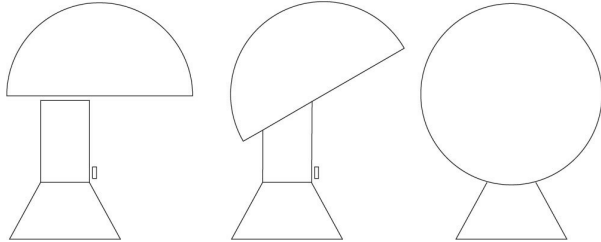

Dimensions

Width:	-	Hole Diameter:	-
Height:	28 cm	Hole Depth:	-
Length:	-	Net weight:	1,5 Kg
Depth:	-		
Diameter:	22 cm		

Light Source

Watt:	5,3W E27
Lumen:	320 lm
Light Source:	led
CRI:	>80
duration:	25000
Energy degree:	A+

Device Specifications

Type of emission:	direct/indirect	Power cable length:	200 cm	Driver:	-
Power:	-	Steel cable length:	-	Power supply assembly:	-
Light output:	-	Glow Wire Test:	-	Power supply:	-
Beam angle:	-	Impact Resistance:	-	Type of dimming:	-
				Voltage:	230 - 110V

Dimensions

Width: -
Height: 28 cm
Length: -
Depth: -
Diameter: 22 cm

Hole Diameter: -
Hole Depth: -
Net weight: 1,5 Kg

elmetto 685/BL
design elio martinelli, 1976