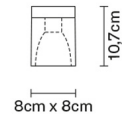

CUBETTO
D28E0100

Pamio Design

Description

Ceiling lamp with glass diffuser made of crystal, sandblasted inside. Polished chrome-plated metal structure.

Dimensions

Voltage

220-240V

Socket

Available structure colours

- Chrome

Not included accessories

Bulb

Weight Lamp

Net: 1.27 kg

Packaging

Gross weight: 1.34 kg
Volume: 0.004 m³
Number of boxes: 1