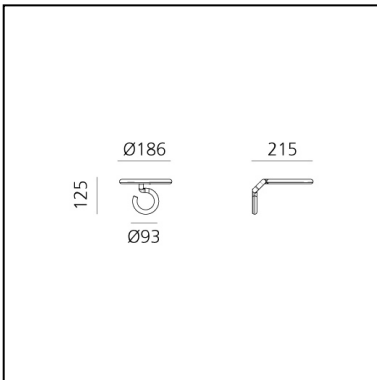

Vine Light - Spot

BIG - Bjarke Ingels Group

LUMINAIRE

- Watt: **8W**

BESCHREIBUNG

Vine Light is a pure and balanced line that reaches great freedom of movement with only two joints, leaving users free to define their own light with a simple gesture.

An unbroken section, measuring only 16 mm for the small versions and 25 mm for the big ones (floor, wall), shapes the structure and houses all the opto-electronic and mechanical elements.

Its minimalist presence creates a perfect balance among different materials, weights, light quality, precision of movement and functionality.

ARTIKELNUMMER: 1566030A

FUNKTIONEN

- Artikelnummer: **1566030A**
- Farbe: **Black**
- Installation: **Wandleuchte**
- Serie: **Design Collection, 2022 Artemide Collection**
- design: **BIG - Bjarke Ingels Group**

DIMENSION

- Länge: **cm 21.5**
- Höhe: **cm 12.5**
- Durchmesser Fuß: **cm 9.3**