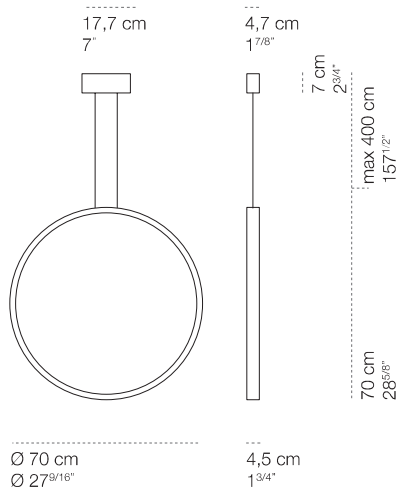

## Assolo70 sospesa

luminaire	
materials	aluminium
environment	interiors
mounting location	ceiling
emission	indirect light
weight	5,4 kg
voltage	230V
ballast	integrated electronic dimmable
dimming	phase-cut
insulation class	1
IP classification	IP20
certifications	CE
design	Luta Bettonica, 2013

light source	
source	LED
number of led	1
power	27W
luminous flux	2.900 lm
colour temperature	2.800K
CRI	= 92
energy label	

finsh			
white cod 1571	black cod 1574H	matt gold cod G1571	colour on demand monocolour