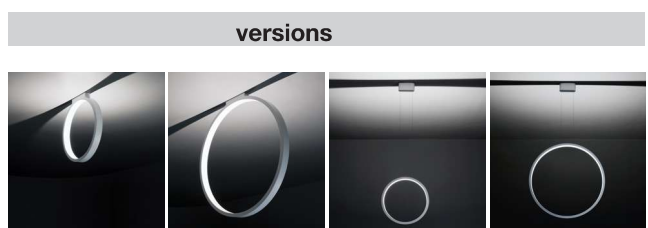

## Assolo70 sospesa

luminaire	
materials	aluminium
environment	interiors
mounting location	ceiling
emission	indirect light
weight	5,4 kg
voltage	230V
ballast	integrated electronic dimmable
dimming	phase-cut
insulation class	1
IP classification	IP20
certifications	CE
design	Luta Bettonica, 2013

light source	
source	LED
number of led	1
power	27W
luminous flux	2.900 lm
colour temperature	2.800K
CRI	= 92
energy label	

finsh			
white cod 1571	black cod 1574H	matt gold cod G1571	colour on demand monocolour