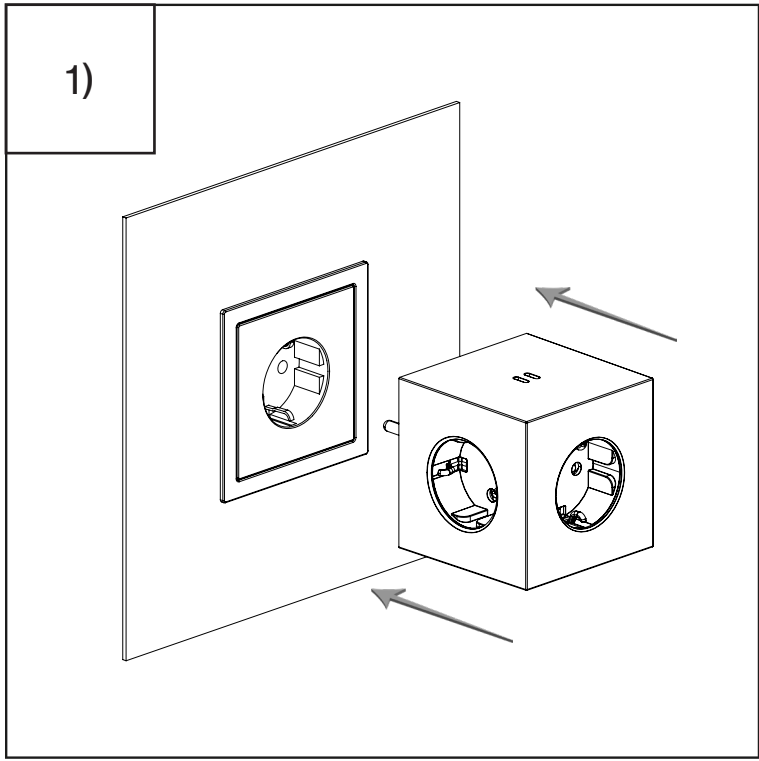

SVENSKA DESIGN PRISET

reddot award 2019 winner

Visit [www.avolt.com/sustainability](http://www.avolt.com/sustainability) for more information about our vision

**Instructions:**

1. Bring the Square 2 near a socket outlet and align the plug to the socket.
2. Plug the Square 2 into the socket outlet by pushing it in. Make sure that the Square 2 is not loosely connected to the socket.
3. Align the USB C male connector or the plug of the external appliance to the USB C ports or sockets respectively. Up to 2 USB C male connectors and 3 external appliance plugs can be connected to the Square 2 simultaneously.
4. Connect the USB C or external plug by pushing them into the port or socket respectively. Make sure the connections are not loose. Be careful to avoid accidental tugging or pulling of cables and appliances connected to the Square 2.
5. To minimize risk of overload, do not connect multiple Square 2's to each other (Do not Daisy chain) and avoid connecting other multi socketed power extension devices to the Square 2.