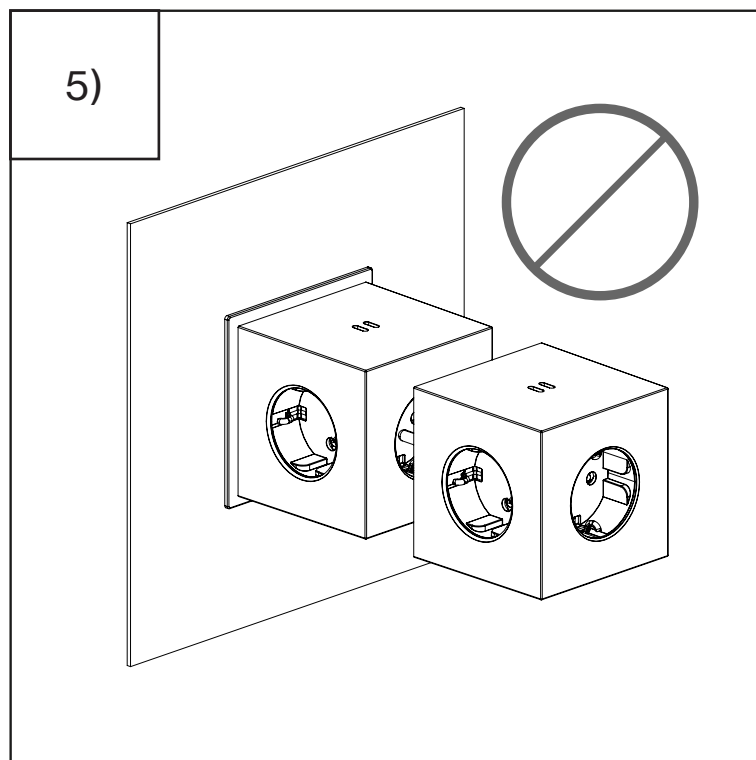

SVENSKA DESIGN PRISET

reddot award 2019 winner

Visit [www.avolt.com/sustainability](http://www.avolt.com/sustainability) for more information about our vision

**Instructions:**

1. Bring the Square 2 near a socket outlet and align the plug to the socket.
2. Plug the Square 2 into the socket outlet by pushing it in. Make sure that the Square 2 is not loosely connected to the socket.
3. Align the USB C male connector or the plug of the external appliance to the USB C ports or sockets respectively. Up to 2 USB C male connectors and 3 external appliance plugs can be connected to the Square 2 simultaneously.
4. Connect the USB C or external plug by pushing them into the port or socket respectively. Make sure the connections are not loose. Be careful to avoid accidental tugging or pulling of cables and appliances connected to the Square 2.
5. To minimize risk of overload, do not connect multiple Square 2's to each other (Do not Daisy chain) and avoid connecting other multi socketed power extension devices to the Square 2.