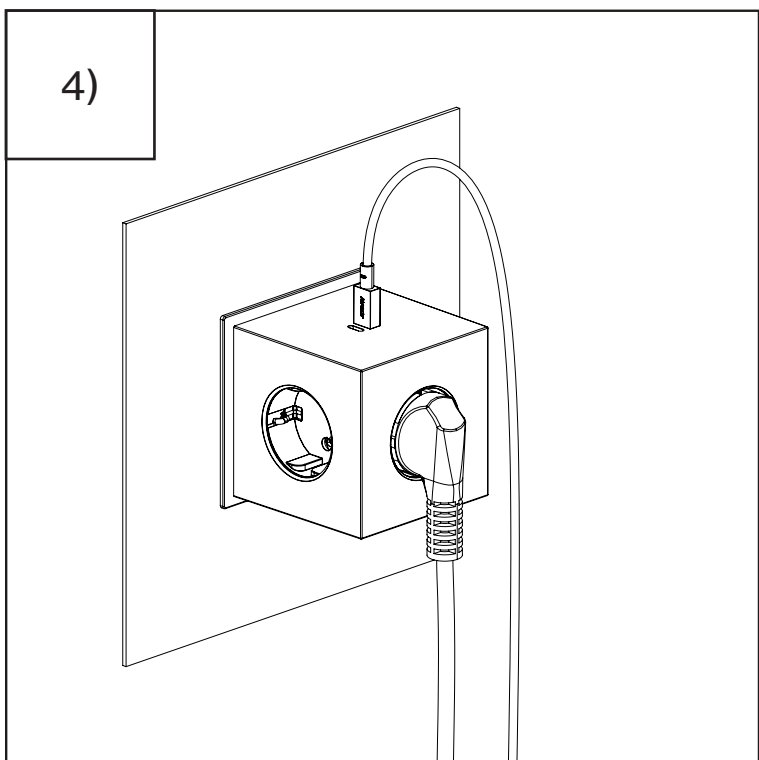

SVENSKA DESIGN PRISET

reddot award 2019 winner

Visit [www.avolt.com/sustainability](http://www.avolt.com/sustainability) for more information about our vision

**Instructions:**

1. Bring the Square 2 near a socket outlet and align the plug to the socket.
2. Plug the Square 2 into the socket outlet by pushing it in. Make sure that the Square 2 is not loosely connected to the socket.
3. Align the USB C male connector or the plug of the external appliance to the USB C ports or sockets respectively. Up to 2 USB C male connectors and 3 external appliance plugs can be connected to the Square 2 simultaneously.
4. Connect the USB C or external plug by pushing them into the port or socket respectively. Make sure the connections are not loose. Be careful to avoid accidental tugging or pulling of cables and appliances connected to the Square 2.
5. To minimize risk of overload, do not connect multiple Square 2's to each other (Do not Daisy chain) and avoid connecting other multi socketed power extension devices to the Square 2.