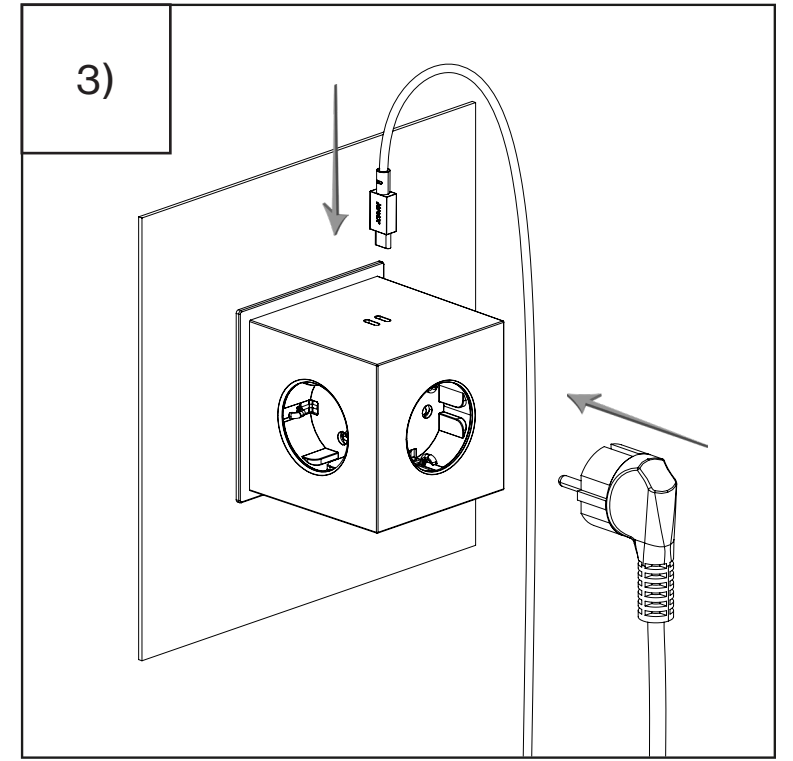

SVENSKA DESIGN PRISET

reddot award 2019 winner

Visit [www.avolt.com/sustainability](http://www.avolt.com/sustainability) for more information about our vision

**Instructions:**

1. Bring the Square 2 near a socket outlet and align the plug to the socket.
2. Plug the Square 2 into the socket outlet by pushing it in. Make sure that the Square 2 is not loosely connected to the socket.
3. Align the USB C male connector or the plug of the external appliance to the USB C ports or sockets respectively. Up to 2 USB C male connectors and 3 external appliance plugs can be connected to the Square 2 simultaneously.
4. Connect the USB C or external plug by pushing them into the port or socket respectively. Make sure the connections are not loose. Be careful to avoid accidental tugging or pulling of cables and appliances connected to the Square 2.
5. To minimize risk of overload, do not connect multiple Square 2's to each other (Do not Daisy chain) and avoid connecting other multi socketed power extension devices to the Square 2.