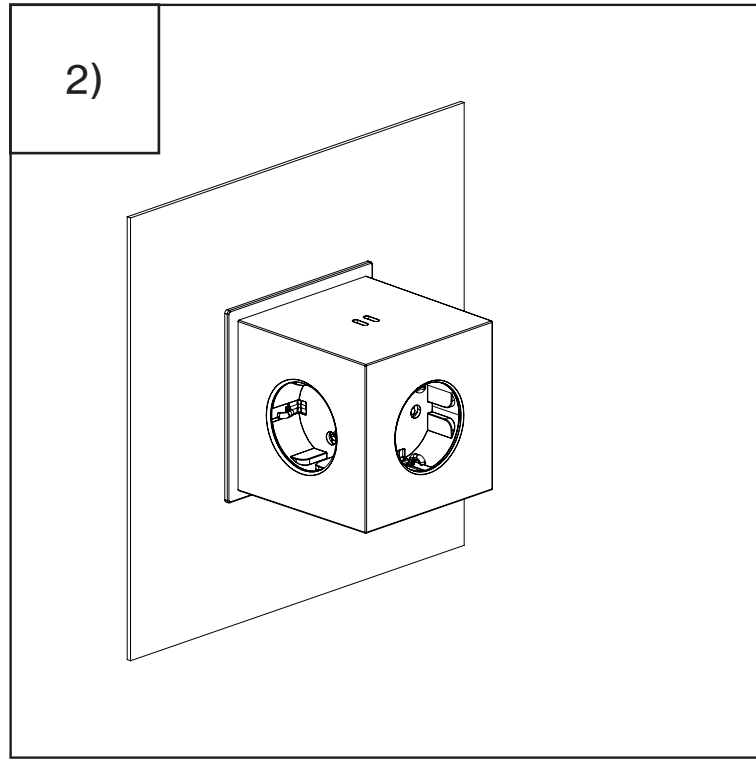

SVENSKA DESIGN PRISET

reddot award 2019 winner

Visit [www.avolt.com/sustainability](http://www.avolt.com/sustainability) for more information about our vision

**Instructions:**

1. Bring the Square 2 near a socket outlet and align the plug to the socket.
2. Plug the Square 2 into the socket outlet by pushing it in. Make sure that the Square 2 is not loosely connected to the socket.
3. Align the USB C male connector or the plug of the external appliance to the USB C ports or sockets respectively. Up to 2 USB C male connectors and 3 external appliance plugs can be connected to the Square 2 simultaneously.
4. Connect the USB C or external plug by pushing them into the port or socket respectively. Make sure the connections are not loose. Be careful to avoid accidental tugging or pulling of cables and appliances connected to the Square 2.
5. To minimize risk of overload, do not connect multiple Square 2's to each other (Do not Daisy chain) and avoid connecting other multi socketed power extension devices to the Square 2.