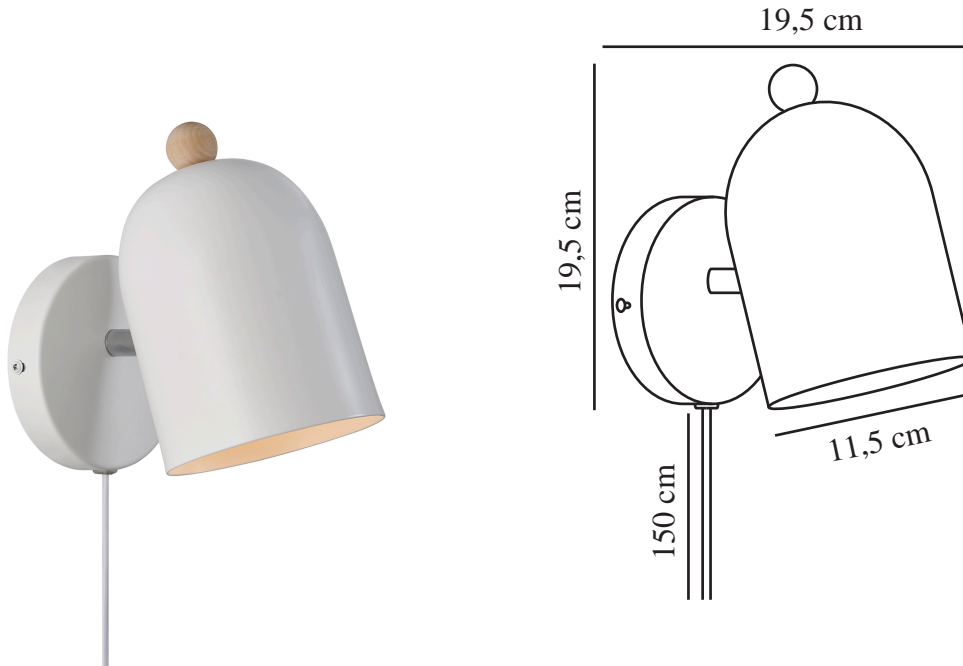

# GASTON | WALL LIGHT | WHITE

2412671001

nordlux®

Voltage (V): 220-240 Volt  
IP degree: IP20  
Maximum bulb wattage (W): 15  
Class (Class 1, Class 2, Class 3):  
Class 2 (Double isolated)  
Socket type: E27  
Switch placement: On the cable  
Parallel connection: False

Primary material: Metal  
Secondary material: Wood  
Colour of the cable: White  
Length of the cable (cm): 150  
Surface material of the cable:  
Plastic  
Is the cable replaceable: True  
Colour: White

Sales Box Height (cm): 18.5  
Sales Box Width(cm): 18.5  
Sales Box Depth (cm): 12.5  
Sales Box Volume m³ : 0.0043  
Product net weight (kg): 0.53

- Nordic style • Adjustable lamp for directional light
- A simple shape with a wooden detail

Gaston is a streamlined wall lamp in cute, muted tones. Featuring a rounded shape with a small wooden detail on top, Gaston adds a beautiful touch to any nursery or children's room. The lamp has a flexible shade that allows for directional light.