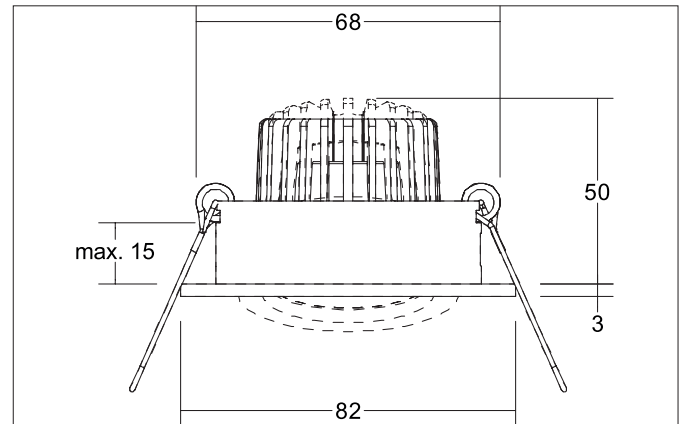

TIRREL-R LED recessed spot set, DALI dimmable, incl. connection**box**

Article no. 41443023

Light.
For Generations.**Tender**

LED recessed spot set, DALI dimmable, incl. connection box, Round. Toolless ceiling installation by installation springs. Ceiling cut-out Ø 68 mm, Installation depth 50 mm, Outer diameter 82 mm, Weight 0,277 kg, Reflector silver with rotationssymmetrical, deep, wide distributed light intensity. optimal light distribution due to a glass transparent cover. Luminous flux 680 lm, Power 1 x 6 W, Light colour warm white, Correlated color temprature (CCT) 3.000 K, Colour rendering index CRI > 80, Housing material: Aluminium / Glass / Plastic, Colour: Chrome, Permissible ambient temperature (ta): -20 °C - +25 °C, Protection class (EN 61 140): II, Degree of protection (DIN EN 60529): IP20, .With electronic driver, DALI-2 dimmable.

Product Benefits

- LED recessed spotlight in round design made of solid aluminum with LED module 6 W (3.000 K) and dimmable DALI converter WITHOUT glow-in-the-dark effect.
- Ceiling cut-out 68 mm, diameter 82 mm, installation depth 50 mm, IP20.
- Swivel range 25°.
- Large color variation. Without visible snap ring.
- Classic, formally restrained design.
- In the same optics also in GX5.3 or GU10 version and as a dimmable Set phase section or DALI and as a loudspeaker version.
- In addition, in the same surface structure and in the same color also available in square version.

TIRREL-R LED recessed spot set, DALI dimmable, incl. connection**box**

Article no. 41443023

Light.
For Generations.

Article data	
Article no.	41443023
GTIN	4251433949114
Series name	TIRREL-R
Short description	LED recessed spot set, DALI dimmable, incl. connection box
Material	Aluminium / Glass / Plastic
Colour	Chrome
Type of surface	Glossy
Shape	Round
Outer diameter	82 mm
Built-in diameter	68 mm
Installation depth	50 mm
Hight	3 mm
Scope of delivery	Incl. 5-pole connection box
Weight	0.277 kg