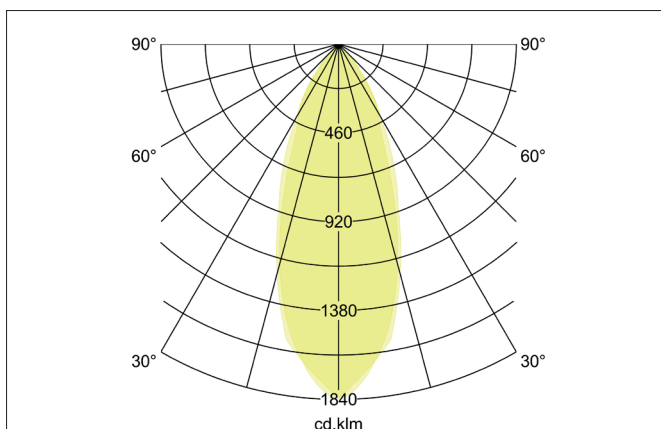

TIRREL-R LED recessed spot set, DALI dimmable, incl. connection**box**

Article no. 41443023

Light.
For Generations.**Tender**

LED recessed spot set, DALI dimmable, incl. connection box, Round. Toolless ceiling installation by installation springs. Ceiling cut-out Ø 68 mm, Installation depth 50 mm, Outer diameter 82 mm, Weight 0,277 kg, Reflector silver with rotationssymmetrical, deep, wide distributed light intensity. optimal light distribution due to a glass transparent cover. Luminous flux 680 lm, Power 1 x 6 W, Light colour warm white, Correlated color temprature (CCT) 3.000 K, Colour rendering index CRI > 80, Housing material: Aluminium / Glass / Plastic, Colour: Chrome, Permissible ambient temperature (ta): -20 °C - +25 °C, Protection class (EN 61 140): II, Degree of protection (DIN EN 60529): IP20, .With electronic driver, DALI-2 dimmable.

Product Benefits

- LED recessed spotlight in round design made of solid aluminum with LED module 6 W (3.000 K) and dimmable DALI converter WITHOUT glow-in-the-dark effect.
- Ceiling cut-out 68 mm, diameter 82 mm, installation depth 50 mm, IP20.
- Swivel range 25°.
- Large color variation. Without visible snap ring.
- Classic, formally restrained design.
- In the same optics also in GX5.3 or GU10 version and as a dimmable Set phase section or DALI and as a loudspeaker version.
- In addition, in the same surface structure and in the same color also available in square version.

Lighting technology	
Colour temperature	3.000 K
Light output	Direct
Luminous flux	680 lm
System efficiency	113 lm/W
Colour rendering	CRI > 80
Reflector	High-gloss
Reflektorfarbe	silver
Beam angle	38°
Light sharing	Symmetric
Adjustable color temperature	No