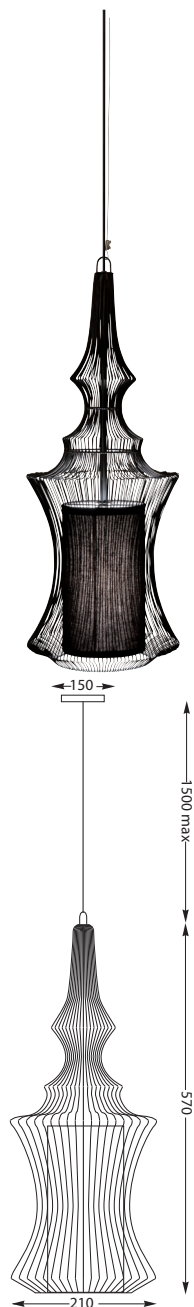

PENDANT LAMP TIBET
REFERENCE 20731 ●

DIMENSIONS

HEIGHT 57 cm
 WIDTH 21 cm
 DEPTH 21 cm
 WEIGHT 1 kg
 CANOPY Ø X cm ht. Xcm
 CABLE LENGHT 150 cm

MATERIALS

LAMPSHADE metal wire
 CANOPY metal
 CABLE silicium

LIGHTING

BULB E14
 INCLUDED No
 LED COMPATIBLE Yes
 WATTAGE 40W max
 SWITCH/DIMMER No

COLORS

LAMPSHADE ●
 CORD ●
 CANOPY ●

PACKAGING

HEIGHT 76 cm
 WIDTH 90 cm
 DEPTH 60 cm
 WEIGHT (WITH BOX) . X kg

BOX 1

NORMS