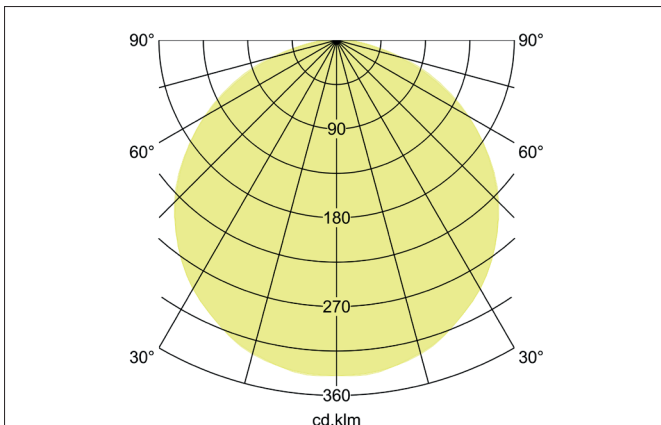

BIRO SQUARE LED surface luminaire, DALI dimmable
Article no. 13710163

Light.
For Generations.

Tender

LED surface luminaire, DALI dimmable, Square. Luminaire length 600.0 mm, Luminaire width 600.0 mm, Hight 100.0 mm Weight 4.5 kg, with rotationssymmetrical, deep, wide distributed light intensity. optimal light distribution due to a plastic, opal cover. Luminous flux 5.284 lm, Power 1 x 44 W, Light colour warm white, Correlated color temprature (CCT) 3.000 K, Colour rendering index CRI > 80, Housing material: Aluminium / Steel / Plastic, Colour: Silver structure, Permissible ambient temperature (ta): -20 °C - +25 °C, Protection class (EN 61140): I, Degree of protection (DIN EN 60529): IP40, .With electronic driver, DALI dimmable.

Article data	
Article no.	13710163
GTIN	4251433943693
Series name	BIRO SQUARE
Short description	LED surface luminaire, DALI dimmable
Material	Aluminium / Steel / Plastic
Colour	Silver
Type of surface	Structure
Shape	Square
Length	600 mm
Width	600 mm
Hight	100 mm
Scope of delivery	Incl. converter for connection to the 230-V mains voltage
Weight	4.500 kg

BIRO SQUARE LED surface luminaire, DALI dimmable

Article no. 13710163

Light.
For Generations.

Lighting technology	
Colour temperature	3.000 K
Light colour	White
Light output	Direct
Luminous flux	5,284 lm
System efficiency	120 lm/W
Colour rendering	CRI > 80
Reflector	Without
Beam angle	114°
Light sharing	Symmetric
Adjustable color temperature	No