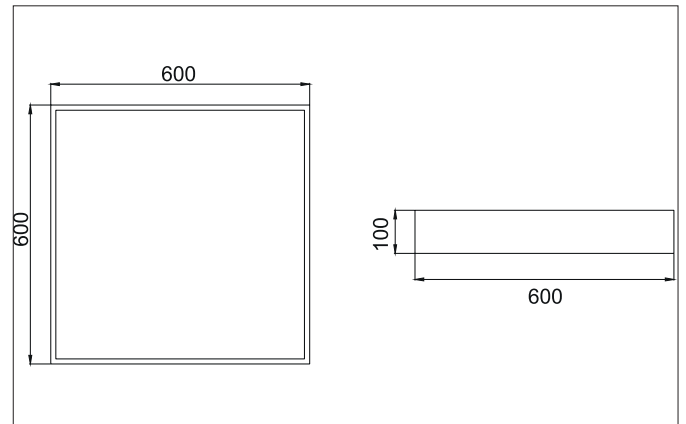

BIRO SQUARE LED surface luminaire, DALI dimmable
Article no. 13710163

Light.
For Generations.

Tender

LED surface luminaire, DALI dimmable, Square. Luminaire length 600.0 mm, Luminaire width 600.0 mm, Hight 100.0 mm Weight 4.5 kg, with rotationssymmetrical, deep, wide distributed light intensity. optimal light distribution due to a plastic, opal cover. Luminous flux 5.284 lm, Power 1 x 44 W, Light colour warm white, Correlated color temprature (CCT) 3.000 K, Colour rendering index CRI > 80, Housing material: Aluminium / Steel / Plastic, Colour: Silver structure, Permissible ambient temperature (ta): -20 °C - +25 °C, Protection class (EN 61140): I, Degree of protection (DIN EN 60529): IP40, .With electronic driver, DALI dimmable.

Article data	
Article no.	13710163
GTIN	4251433943693
Series name	BIRO SQUARE
Short description	LED surface luminaire, DALI dimmable
Material	Aluminium / Steel / Plastic
Colour	Silver
Type of surface	Structure
Shape	Square
Length	600 mm
Width	600 mm
Hight	100 mm
Scope of delivery	Incl. converter for connection to the 230-V mains voltage
Weight	4.500 kg

Mounting technology	
Mounting method	Surface mounting
Place of installation	Ceiling-mounted
Adjustability	Not adjustable
Material cover	Plastic, opal

Packing data	
Gross weight	5.2 kg
Length of packaging	630 mm
Packaging width	630 mm
Packaging height	110 mm
Disposal at end of life	This product must not be disposed of with household waste. You are obliged, to dispose of such electrical waste separately. By disposing of electrical waste and other old or defective electronics separately, you support recycling or other forms of re-use. In that way you help to take care and to avoid that harmful substances get into the environment.