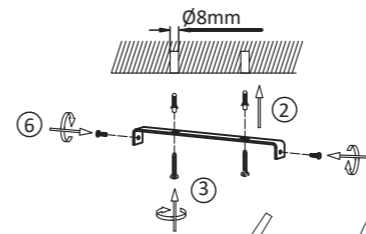

IT

NL

900071

230V / 50Hz~

1x E27 max. 60W

2x

2x

JUST LIGHT.