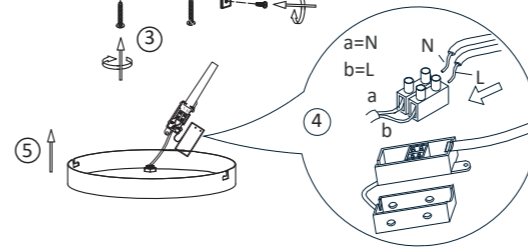

IT

NL

900071

230V / 50Hz~

1x E27 max. 60W

2x

2x

JUST LIGHT.