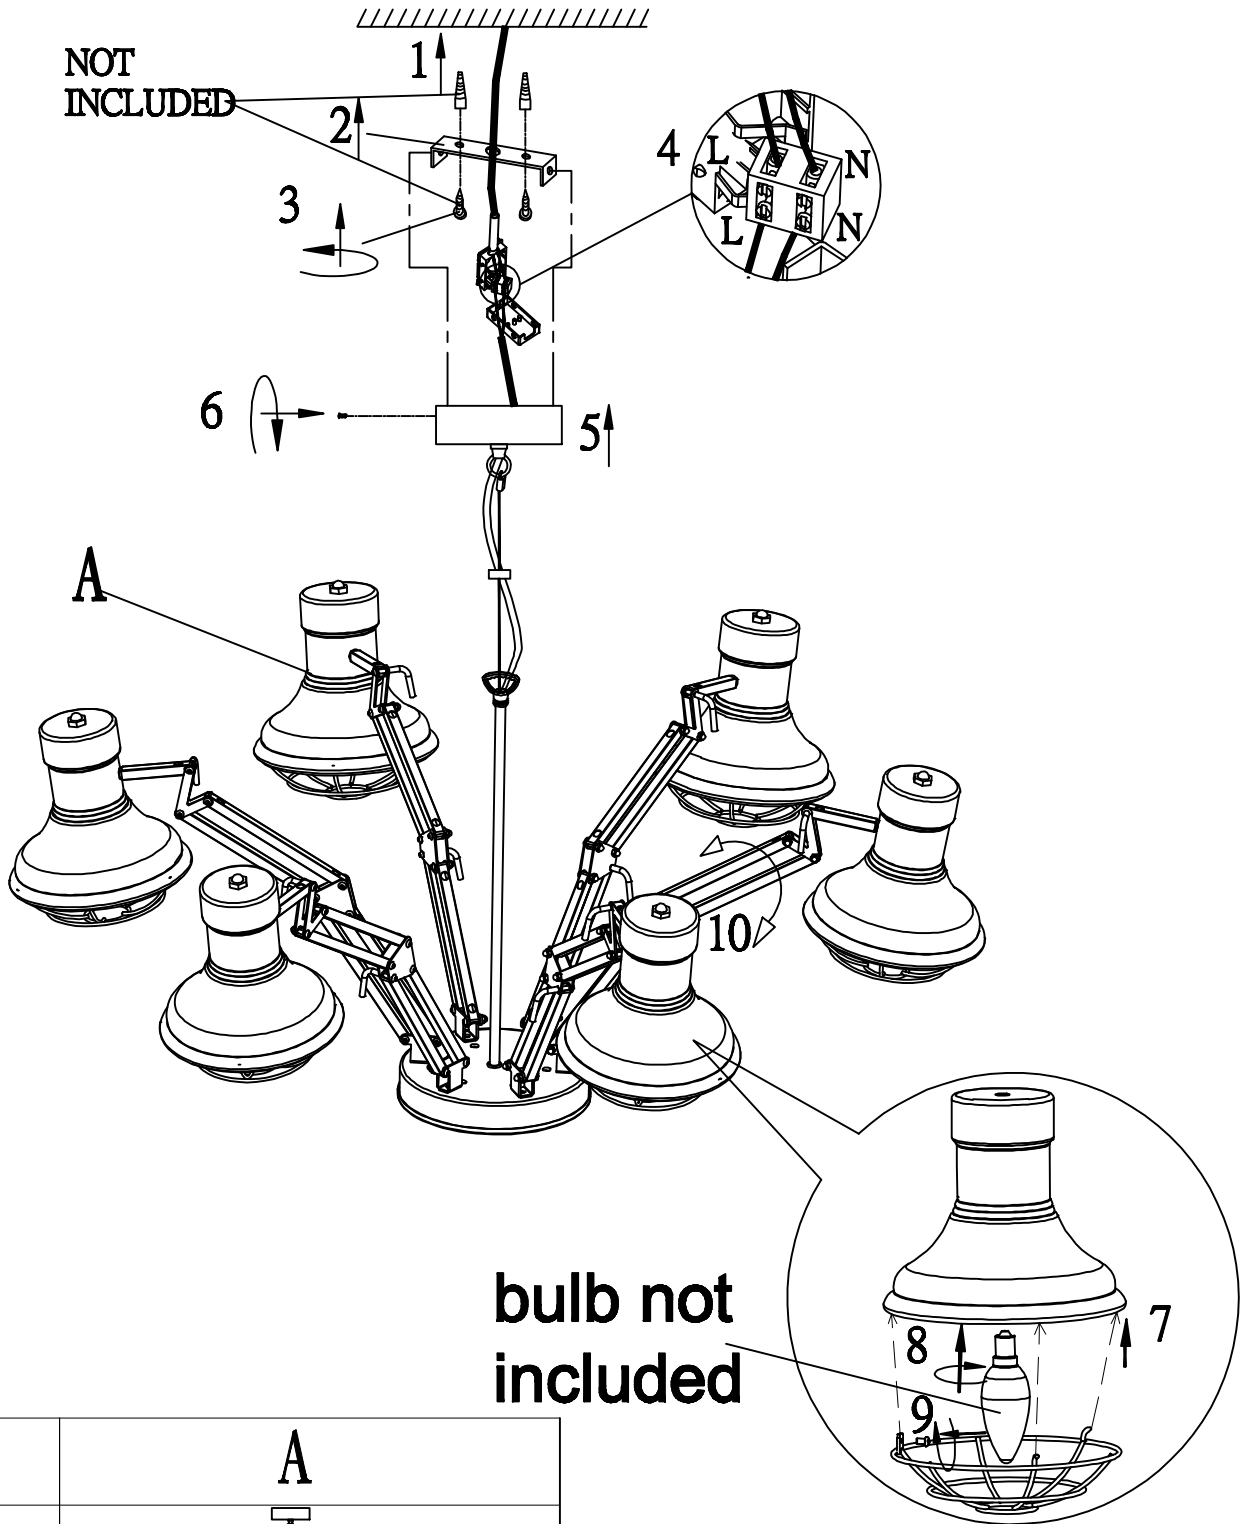

36595 Pendant Lamp Spider Multi 6-lite

KARE
DESIGN

NO	A
TYPE	
QTY	1 pcs