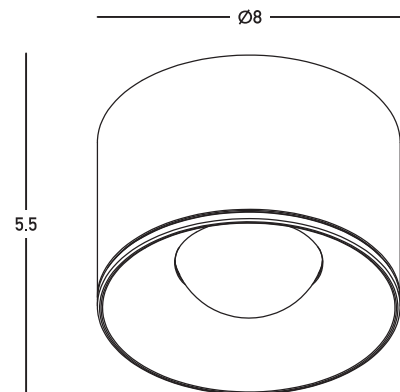

Product Data Sheet

Date: 10/02/2023
www.zambelislights.gr

Code S132

Color: Sandy White

Outdoor Lighting

Power	12W
Voltage	220-240V
Operating Frequency	50/60Hz
Color Temperature	3000K
Lumen	1000Lm
Cri	80
IP	54
Dimensions	Ø: 8cm L: 5.5cm
Beam Angle	120°
Material	Aluminum

Description

LED Ceiling Spot light made of aluminum, in a sandy white finish.

5213010019794

www.zambelislights.gr | www.zambelislights.com