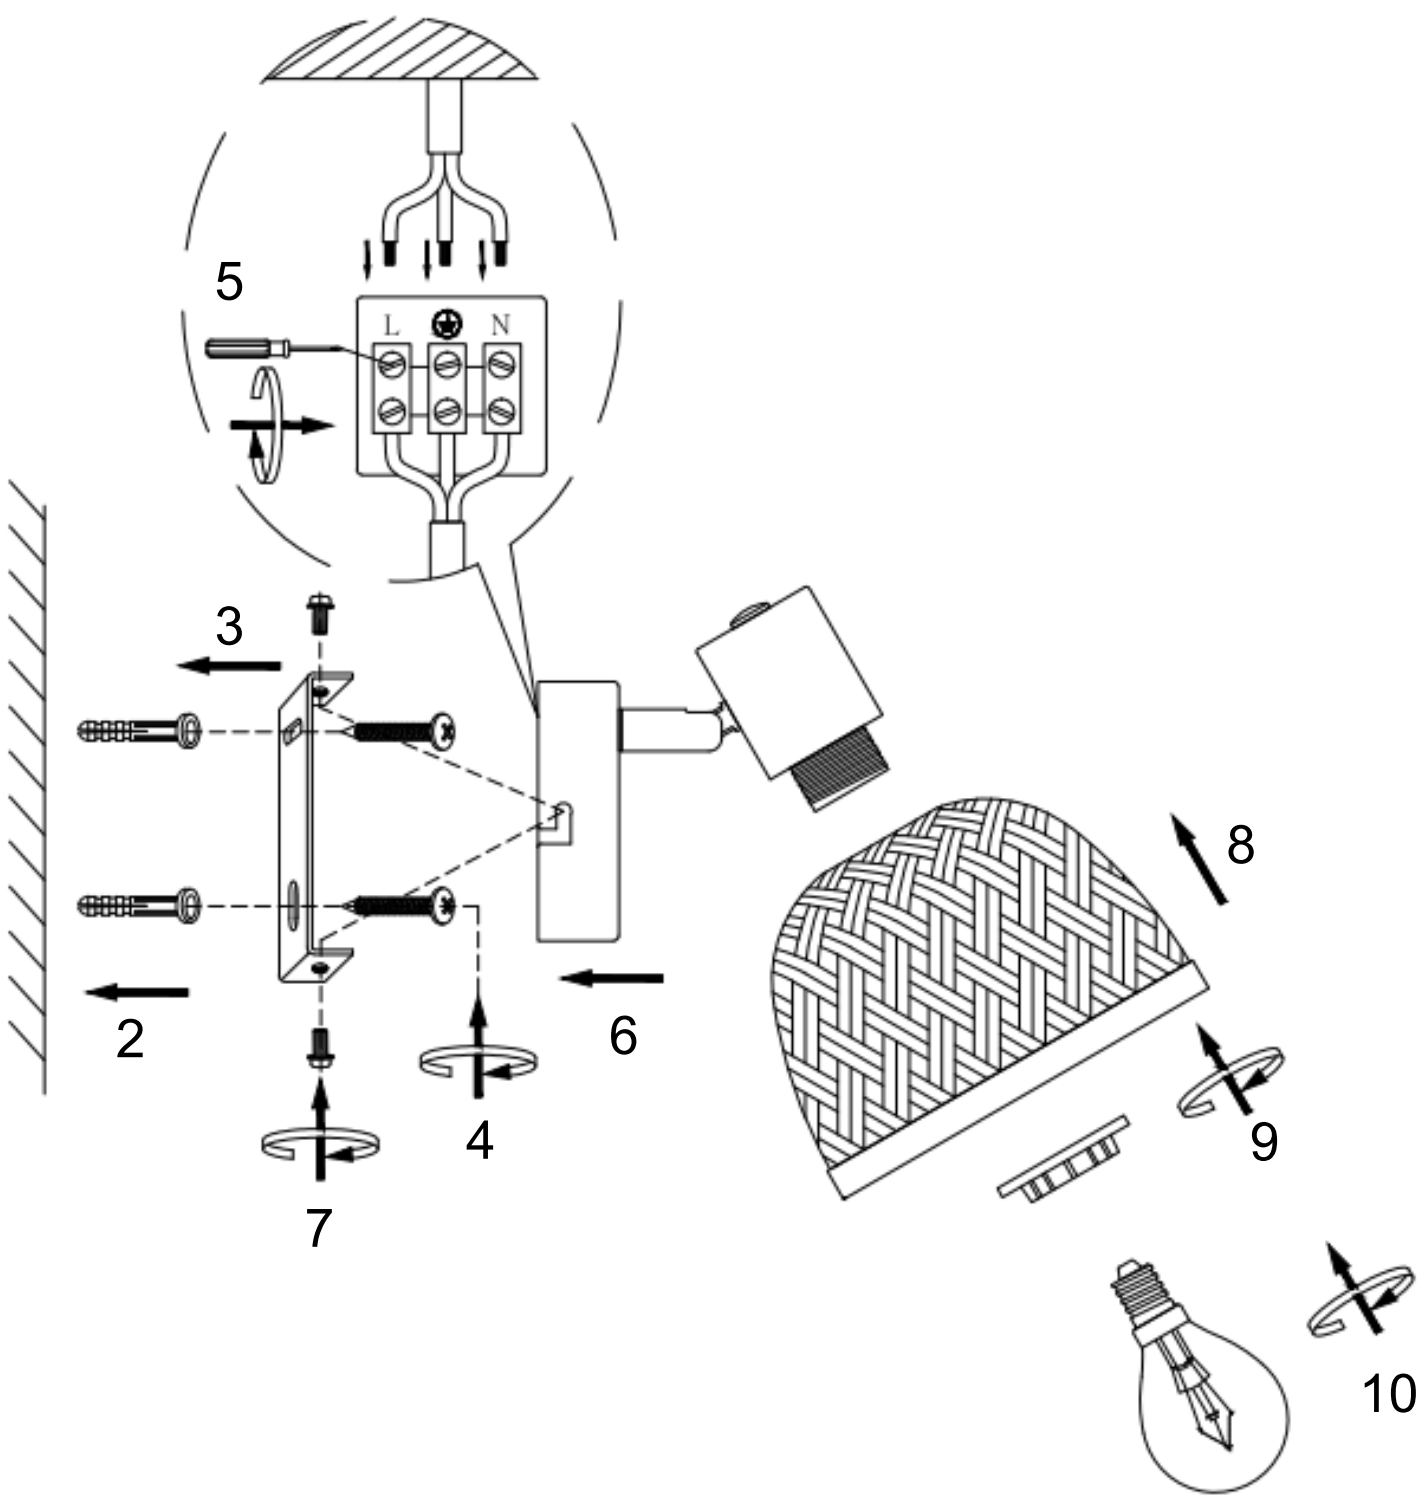

1

11

MAINS SUPPLY

LIVE - Possible colours : Red or Brown ———— LIVE
 ⊕ EARTH - Un sleeved copper or (Green / Yellow) ———— EARTH ⊕
 NEUTRAL - Possible colours : Black or Blue ———— NEUTRAL

LIGHT FITTING

APPROVED
 Q.C 10/3/2023
 ISSUE 1