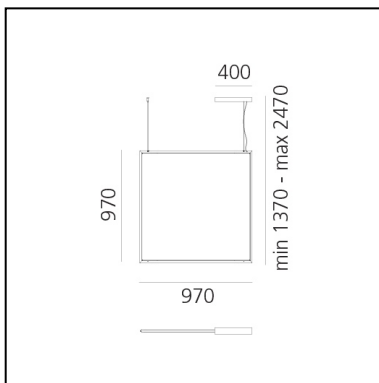

Discovery Space Square - Black

Ernesto Gismondi

IP20    Dimmerable: 

LUMINAIRE

- Watt: **34W**
- Voltage: **220-240V**
- Delivered lumens output: **1955lm**
- CCT: **3000K**
- Efficiency: **41%**
- Efficacy: **57.51lm/W**
- CRI: **90**
- Dimmable Typology: **Push/DALI**

DIMENSIONS

- Length: **cm 97**
- Width: **cm 1.7**
- Height: **cm 97**
- Max Height from ceiling: **cm 247**

SOURCES INCLUDED

- Category: **Led**
- Number: **1**
- Watt: **30W**
- Color Tolerance: **MacAdam 3SDCM**
- Service Life: **L90 (6K) 50000h**