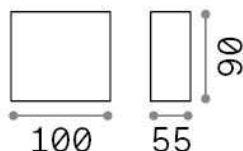

Info sorgente e prestazionali

Sorgente integrata	Integrated LED module
Sorgente sostituibile	No
Potenza	6 W
Emissione	Direct
Consumo massimo	max 6,00 W
Caratteristiche LED	LED COB CREE
CCT LED	3000 K
Durata LED (t. 25°c)	30000 h
CRI	> 80
SDCM	3
Fascio luminoso	100°
Flusso sorgente	590 lm
Flusso utile	510 lm
Rischio fotobiologico	1