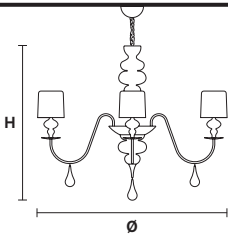

Applique

Table lamp

Floor lamp

Standard cables/chain for all chandeliers/suspensions

H 150 cm / 59.05"
Only for Eva S10, Eva S8, Eva S5, Eva S3+1

H 100 cm / 39.37"
Only for Eva S20+10

EVA S20+10

Chandelier

TECHNICAL INFORMATION

Ø 280 cm / 110.24"
H 200 cm / 78.74"

30×E26×60 W max
(not included)

(Aluminum lampshades included)

EVA S10

Chandelier

TECHNICAL INFORMATION

Ø 110 cm / 43.30"
H 75 cm / 29.52"

10×E12×40 W max
(not included)

(Aluminum lampshades included)

EVA S8

Chandelier

TECHNICAL INFORMATION

Ø 90 cm / 35.43"
H 75 cm / 29.52"

8×E12×40 W max
(not included)

(Aluminum lampshades included)