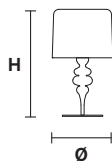

EVA TL3+1G

Ø 40 cm / 15.74"
H 75 cm / 29.52"

☉ 3×E27×100 W max
 ☪ 1×R7S×150 W max
USA 3×E26×60 W max
 1×E12×40 W max
(not included)

Aluminum lampshades included

EVA TL1 M

Ø 30 cm / 11.81"
H 53 cm / 20.86"

☉ 1×E27×100 W max
USA 1×E26×60 W max
(not included)

Aluminum lampshades included

EVA TL1 P

Ø 14 cm / 5.51"
H 28 cm / 11.02"

☉ 1×E14×60 W max
USA 1×E12×40 W max
(not included)

Aluminum lampshades included

EVA STL3+1

Ø 50 cm / 19.68"
H 180 cm / 70.86"

☉ 3×E27×100 W max
 ☪ 1×R7S×150 W max
USA 3×E26×60 W max
 1×E12×40 W max
(not included)