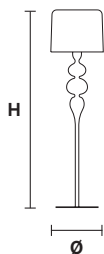

EVA TL3+1G

Ø 40 cm / 15.74"
H 75 cm / 29.52"

☉ 3×E27×100 W max
 ☪ 1×R7S×150 W max
USA 3×E26×60 W max
 1×E12×40 W max
(not included)

Aluminum lampshades included

EVA TL1 M

Ø 30 cm / 11.81"
H 53 cm / 20.86"

☉ 1×E27×100 W max
USA 1×E26×60 W max
(not included)

Aluminum lampshades included

EVA TL1 P

Ø 14 cm / 5.51"
H 28 cm / 11.02"

☉ 1×E14×60 W max
USA 1×E12×40 W max
(not included)

Aluminum lampshades included

EVA STL3+1

Ø 50 cm / 19.68"
H 180 cm / 70.86"

☉ 3×E27×100 W max
 ☪ 1×R7S×150 W max
USA 3×E26×60 W max
 1×E12×40 W max
(not included)