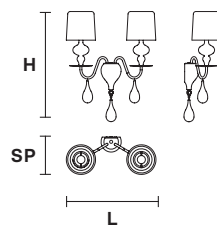

Aluminum lampshades included

EVA S5

Ø 70 cm / 27.56"
H 60 cm / 23.62"

5×E14×60 W max
USA 5×E12×40 W max
(not included)

Aluminum lampshades included

EVA S3+1

Ø 50 cm / 19.68"
H 75 cm / 29.52"

3×E27×100 W max
1×R7S×150 W max
USA 3×E26×60 W max
1×E12×40 W max
(not included)

Aluminum lampshades included

EVA A3

L 40 cm / 15.74"
SP 20 cm / 7.87"
H 70 cm / 27.56"

☉ 3×E27×100 W max
USA 3×E26×60 W max
(not included)

Aluminum lampshades included

EVA A1 M

L 30 cm / 11.81"
SP 15 cm / 5.90"
H 54 cm / 21.25"

☉ 1×E27×100 W max
USA 1×E26×60 W max
(not included)

Aluminum lampshades included

EVA A2

L 40 cm / 15.74"
SP 18 cm / 7.08"
H 55 cm / 21.65"

☉ 2×E14×60 W max
USA 2×E12×40 W max
(not included)

Aluminum lampshades included

EVA TL3+1G

Ø 40 cm / 15.74"
H 75 cm / 29.52"

☉ 3×E27×100 W max
 ☪ 1×R7S×150 W max
USA 3×E26×60 W max
 1×E12×40 W max
(not included)

Aluminum lampshades included

EVA TL1 M

Ø 30 cm / 11.81"
H 53 cm / 20.86"

☉ 1×E27×100 W max
USA 1×E26×60 W max
(not included)