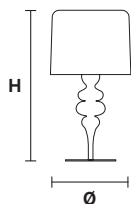

Aluminum lampshades included

EVA A3

L 40 cm / 15.74"
SP 20 cm / 7.87"
H 70 cm / 27.56"

☉ 3×E27×100 W max
USA 3×E26×60 W max
(not included)

Aluminum lampshades included

EVA A1 M

L 30 cm / 11.81"
SP 15 cm / 5.90"
H 54 cm / 21.25"

☉ 1×E27×100 W max
USA 1×E26×60 W max
(not included)

Aluminum lampshades included

EVA A2

L 40 cm / 15.74"
SP 18 cm / 7.08"
H 55 cm / 21.65"

☉ 2×E14×60 W max
USA 2×E12×40 W max
(not included)

Aluminum lampshades included

EVA TL3+1G

Ø 40 cm / 15.74"
H 75 cm / 29.52"

☉ 3×E27×100 W max
 ☪ 1×R7S×150 W max
USA 3×E26×60 W max
 1×E12×40 W max
(not included)

Aluminum lampshades included

EVA TL1 M

Ø 30 cm / 11.81"
H 53 cm / 20.86"

☉ 1×E27×100 W max
USA 1×E26×60 W max
(not included)

Aluminum lampshades included

EVA TL1 P

Ø 14 cm / 5.51"
H 28 cm / 11.02"

☉ 1×E14×60 W max
USA 1×E12×40 W max
(not included)

Aluminum lampshades included

EVA STL3+1

Ø 50 cm / 19.68"
H 180 cm / 70.86"

☉ 3×E27×100 W max
 ☪ 1×R7S×150 W max
USA 3×E26×60 W max
 1×E12×40 W max
(not included)