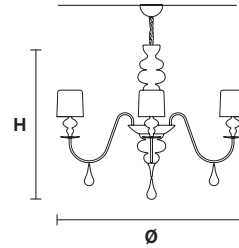

Standard cables/chain for all chandeliers/suspensions

H 150 cm / 59.05"
Only for Eva S10, Eva S8, Eva S5, Eva S3+1

H 100 cm / 39.37"
Only for Eva S20+10

EVA S20+10

Ø 270 cm / 106.29"
H 200 cm / 78.74"

30×E27×60 W max
USA 30×E26×60 W max
(not included)

Aluminum lampshades included

EVA S10

Ø 110 cm / 43.30"
H 75 cm / 29.52"

10×E14×60 W max
USA 10×E12×40 W max
(not included)

Aluminum lampshades included

EVA S8

Ø 90 cm / 35.43"
H 75 cm / 29.52"

8×E14×60 W max
USA 8×E12×40 W max
(not included)

Aluminum lampshades included

EVA S5

Ø 70 cm / 27.56"
H 60 cm / 23.62"

5×E14×60 W max
USA 5×E12×40 W max
(not included)

Aluminum lampshades included

EVA S3+1

Ø 50 cm / 19.68"
H 75 cm / 29.52"

3×E27×100 W max
1×R7S×150 W max
USA 3×E26×60 W max
1×E12×40 W max
(not included)

Aluminum lampshades included

EVA A3

L 40 cm / 15.74"
SP 20 cm / 7.87"
H 70 cm / 27.56"

☉ 3×E27×100 W max
USA 3×E26×60 W max
(not included)

Aluminum lampshades included

EVA A1 M

L 30 cm / 11.81"
SP 15 cm / 5.90"
H 54 cm / 21.25"