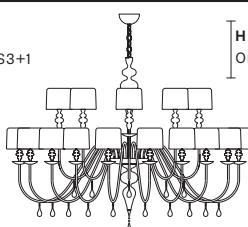

Standard cables/chain for all chandeliers/suspensions

H 150 cm / 59.05"
Only for Eva S10, Eva S8, Eva S5, Eva S3+1

H 100 cm / 39.37"
Only for Eva S20+10

EVA S20+10

Ø 270 cm / 106.29"
H 200 cm / 78.74"

30×E27×60 W max
USA 30×E26×60 W max
(not included)

Aluminum lampshades included

EVA S10

Ø 110 cm / 43.30"
H 75 cm / 29.52"

10×E14×60 W max
USA 10×E12×40 W max
(not included)

Aluminum lampshades included

EVA S8

Ø 90 cm / 35.43"
H 75 cm / 29.52"

8×E14×60 W max
USA 8×E12×40 W max
(not included)