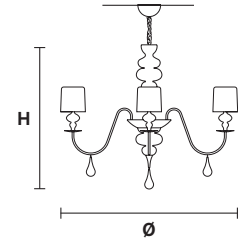

Standard cables/chain for all chandeliers/suspensions

H 150 cm / 59.05"
Only for Eva S10, Eva S8, Eva S5, Eva S3+1

H 100 cm / 39.37"
Only for Eva S20+10

EVA S20+10

Ø 270 cm / 106.29"
H 200 cm / 78.74"

30×E27×60 W max
USA 30×E26×60 W max
(not included)

Aluminum lampshades included

EVA S10

Ø 110 cm / 43.30"
H 75 cm / 29.52"

10×E14×60 W max
USA 10×E12×40 W max
(not included)

Aluminum lampshades included

EVA S8

Ø 90 cm / 35.43"
H 75 cm / 29.52"

8×E14×60 W max
USA 8×E12×40 W max
(not included)

Aluminum lampshades included

EVA S5

Ø 70 cm / 27.56"
H 60 cm / 23.62"

5×E14×60 W max
USA 5×E12×40 W max
(not included)

Aluminum lampshades included

EVA S3+1

Ø 50 cm / 19.68"
H 75 cm / 29.52"

3×E27×100 W max
1×R7S×150 W max
USA 3×E26×60 W max
1×E12×40 W max
(not included)

Aluminum lampshades included

EVA A3

L 40 cm / 15.74"
SP 20 cm / 7.87"
H 70 cm / 27.56"

☉ 3×E27×100 W max
USA 3×E26×60 W max
(not included)

Aluminum lampshades included

EVA A1 M

L 30 cm / 11.81"
SP 15 cm / 5.90"
H 54 cm / 21.25"