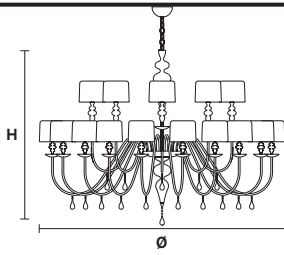

Applique

Table lamp

Floor lamp

Standard cables/chain for all chandeliers/suspensions

H 150 cm / 59.05"
Only for Eva S10, Eva S8, Eva S5, Eva S3+1

H 100 cm / 39.37"
Only for Eva S20+10

EVA S20+10

Chandelier

TECHNICAL INFORMATION

Ø 280 cm / 110.24"
H 200 cm / 78.74"

30×E26×60 W max
(not included)

(Aluminum lampshades included)

EVA S10

Chandelier

TECHNICAL INFORMATION

Ø 110 cm / 43.30"
H 75 cm / 29.52"