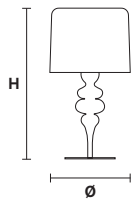

3×E26×60 W max
 (not included)

(Aluminum lampshades included)

EVA A1 M

Applique

TECHNICAL INFORMATION

L 30 cm / 11.81"
SP 15 cm / 5.90"
H 54 cm / 21.25"

1×E26×60 W max
 (not included)

(Aluminum lampshades included)

EVA A2

Applique

TECHNICAL INFORMATION

L 40 cm / 15.74"
SP 18 cm / 7.08"
H 55 cm / 21.65"

2×E12×40 W max
 (not included)

(Aluminum lampshades included)

EVA TL3+1 G

Table lamp

TECHNICAL INFORMATION

Ø 40 cm / 15.74"
H 75 cm / 29.52"

3×E26×60 W max
 1×E12×40 W max
 (not included)

(Aluminum lampshades included)

EVA TL1 M

Table lamp

TECHNICAL INFORMATION

Ø 30 cm / 11.81"
H 53 cm / 20.86"