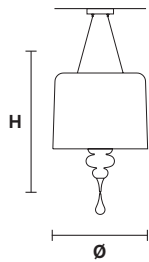

Aluminum lampshades included

EVA S10

Ø 110 cm / 43.30"
H 75 cm / 29.52"

10×E14×60 W max
USA 10×E12×40 W max
(not included)

Aluminum lampshades included

EVA S8

Ø 90 cm / 35.43"
H 75 cm / 29.52"

8×E14×60 W max
USA 8×E12×40 W max
(not included)

Aluminum lampshades included

EVA S5

Ø 70 cm / 27.56"
H 60 cm / 23.62"

5×E14×60 W max
USA 5×E12×40 W max
(not included)

Aluminum lampshades included

EVA S3+1

Ø 50 cm / 19.68"
H 75 cm / 29.52"

3×E27×100 W max
1×R7S×150 W max
USA 3×E26×60 W max
1×E12×40 W max
(not included)

Aluminum lampshades included

EVA A3

L 40 cm / 15.74"
SP 20 cm / 7.87"
H 70 cm / 27.56"

☉ 3×E27×100 W max
USA 3×E26×60 W max
(not included)

Aluminum lampshades included

EVA A1 M

L 30 cm / 11.81"
SP 15 cm / 5.90"
H 54 cm / 21.25"