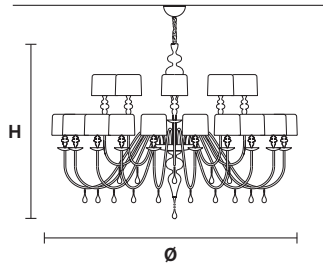

Standard cables/chain for all chandeliers/suspensions

H 150 cm / 59.05"
Only for Eva S10, Eva S8, Eva S5, Eva S3+1

H 100 cm / 39.37"
Only for Eva S20+10

EVA S20+10

Ø 270 cm / 106.29"
H 200 cm / 78.74"

30×E27×60 W max
USA 30×E26×60 W max
(not included)

Aluminum lampshades included

EVA S10

Ø 110 cm / 43.30"
H 75 cm / 29.52"

10×E14×60 W max
USA 10×E12×40 W max
(not included)

Aluminum lampshades included

EVA S8

Ø 90 cm / 35.43"
H 75 cm / 29.52"

8×E14×60 W max
USA 8×E12×40 W max
(not included)

Aluminum lampshades included

EVA S5

Ø 70 cm / 27.56"
H 60 cm / 23.62"

5×E14×60 W max
USA 5×E12×40 W max
(not included)

Aluminum lampshades included

EVA S3+1

Ø 50 cm / 19.68"
H 75 cm / 29.52"

3×E27×100 W max
1×R7S×150 W max
USA 3×E26×60 W max
1×E12×40 W max
(not included)