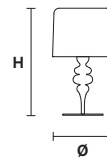

TECHNICAL INFORMATION

Ø 40 cm / 15.74"
H 75 cm / 29.52"

3×E26×60 W max
 1×E12×40 W max
 (not included)

(Aluminum lampshades included)

EVA TL1 M

Table lamp

TECHNICAL INFORMATION

Ø 30 cm / 11.81"
H 53 cm / 20.86"

1×E26×60 W max
 (not included)

(Aluminum lampshades included)

EVA TL1 P

Table lamp

TECHNICAL INFORMATION

Ø 14 cm / 5.51"
H 28 cm / 11.02"

1×E12×40 W max
 (not included)

(Aluminum lampshades included)