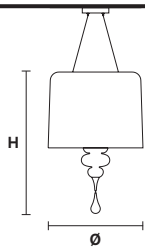

TECHNICAL INFORMATION

Ø 280 cm / 110.24"
H 200 cm / 78.74"

30×E26×60 W max
(not included)

(Aluminum lampshades included)

EVA S10

Chandelier

TECHNICAL INFORMATION

Ø 110 cm / 43.30"
H 75 cm / 29.52"

10×E12×40 W max
(not included)

(Aluminum lampshades included)

EVA S8

Chandelier

TECHNICAL INFORMATION

Ø 90 cm / 35.43"
H 75 cm / 29.52"

8×E12×40 W max
(not included)

(Aluminum lampshades included)

EVA S5

Chandelier

TECHNICAL INFORMATION

Ø 70 cm / 27.56"
H 60 cm / 23.62"

5×E12×40 W max
(not included)

(Aluminum lampshades included)

EVA S3+1

Suspension

TECHNICAL INFORMATION

Ø 50 cm / 19.68"
H 75 cm / 29.52"

3×E26×60 W max
1×E12×40 W max
(not included)

(Aluminum lampshades included)

EVA A3

Applique

TECHNICAL INFORMATION

L 40 cm / 15.74"
SP 20 cm / 7.87"
H 70 cm / 27.56"