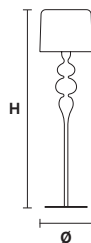

TECHNICAL INFORMATION

Ø 40 cm / 15.74"
H 75 cm / 29.52"

3×E26×60 W max
 1×E12×40 W max
 (not included)

(Aluminum lampshades included)

EVA TL1 M

Table lamp

TECHNICAL INFORMATION

Ø 30 cm / 11.81"
H 53 cm / 20.86"

1×E26×60 W max
 (not included)

(Aluminum lampshades included)

EVA TL1 P

Table lamp

TECHNICAL INFORMATION

Ø 14 cm / 5.51"
H 28 cm / 11.02"

1×E12×40 W max
 (not included)

(Aluminum lampshades included)

EVA STL3+1

Floor lamp

TECHNICAL INFORMATION

Ø 50 cm / 19.68"
H 180 cm / 70.86"

3×E26×60 W max
 1×E12×40 W max
 (not included)

(Aluminum lampshades included)