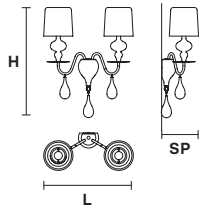

EVA A2

Applique

TECHNICAL INFORMATION

L 40 cm / 15.74"
SP 18 cm / 7.08"
H 55 cm / 21.65"

2×E12×40 W max
(not included)

(Aluminum lampshades included)