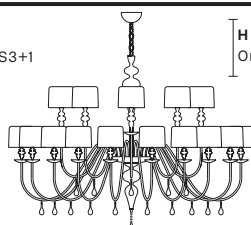

Applique

Table lamp

Floor lamp

Standard cables/chain for all chandeliers/suspensions

H 150 cm / 59.05"
Only for Eva S10, Eva S8, Eva S5, Eva S3+1

H 100 cm / 39.37"
Only for Eva S20+10

EVA S20+10

Chandelier

TECHNICAL INFORMATION

Ø 280 cm / 110.24"
H 200 cm / 78.74"

30×E26×60 W max
(not included)

(Aluminum lampshades included)

EVA S10

Chandelier

TECHNICAL INFORMATION

Ø 110 cm / 43.30"
H 75 cm / 29.52"