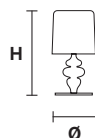

Aluminum lampshades included

EVA A3

L 40 cm / 15.74"
SP 20 cm / 7.87"
H 70 cm / 27.56"

☉ 3×E27×100 W max
USA 3×E26×60 W max
(not included)

Aluminum lampshades included

EVA A1 M

L 30 cm / 11.81"
SP 15 cm / 5.90"
H 54 cm / 21.25"

☉ 1×E27×100 W max
USA 1×E26×60 W max
(not included)

Aluminum lampshades included

EVA A2

L 40 cm / 15.74"
SP 18 cm / 7.08"
H 55 cm / 21.65"

☉ 2×E14×60 W max
USA 2×E12×40 W max
(not included)

Aluminum lampshades included

EVA TL3+1G

Ø 40 cm / 15.74"
H 75 cm / 29.52"

☉ 3×E27×100 W max
 ☪ 1×R7S×150 W max
USA 3×E26×60 W max
 1×E12×40 W max
(not included)

Aluminum lampshades included

EVA TL1 M

Ø 30 cm / 11.81"
H 53 cm / 20.86"

☉ 1×E27×100 W max
USA 1×E26×60 W max
(not included)

Aluminum lampshades included

EVA TL1 P

Ø 14 cm / 5.51"
H 28 cm / 11.02"

☉ 1×E14×60 W max
USA 1×E12×40 W max
(not included)

Aluminum lampshades included

EVA STL3+1

Ø 50 cm / 19.68"
H 180 cm / 70.86"

☉ 3×E27×100 W max
 ☪ 1×R7S×150 W max
USA 3×E26×60 W max
 1×E12×40 W max
(not included)