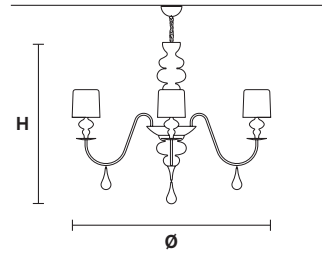

Standard cables/chain for all chandeliers/suspensions

H 150 cm / 59.05"
Only for Eva S10, Eva S8, Eva S5, Eva S3+1

H 100 cm / 39.37"
Only for Eva S20+10

EVA S20+10

Ø 270 cm / 106.29"
H 200 cm / 78.74"

30×E27×60 W max
USA 30×E26×60 W max
(not included)

Aluminum lampshades included

EVA S10

Ø 110 cm / 43.30"
H 75 cm / 29.52"

10×E14×60 W max
USA 10×E12×40 W max
(not included)

Aluminum lampshades included

EVA S8

Ø 90 cm / 35.43"
H 75 cm / 29.52"

8×E14×60 W max
USA 8×E12×40 W max
(not included)

Aluminum lampshades included

EVA S5

Ø 70 cm / 27.56"
H 60 cm / 23.62"

5×E14×60 W max
USA 5×E12×40 W max
(not included)

Aluminum lampshades included

EVA S3+1

Ø 50 cm / 19.68"
H 75 cm / 29.52"

3×E27×100 W max
1×R7S×150 W max
USA 3×E26×60 W max
1×E12×40 W max
(not included)

Aluminum lampshades included

EVA A3

L 40 cm / 15.74"
SP 20 cm / 7.87"
H 70 cm / 27.56"

☉ 3×E27×100 W max
USA 3×E26×60 W max
(not included)

Aluminum lampshades included

EVA A1 M

L 30 cm / 11.81"
SP 15 cm / 5.90"
H 54 cm / 21.25"