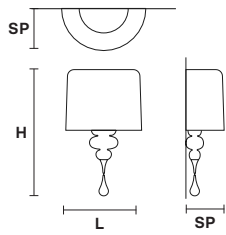

TECHNICAL INFORMATION

Ø 280 cm / 110.24"
H 200 cm / 78.74"

30×E26×60 W max
(not included)

(Aluminum lampshades included)

EVA S10

Chandelier

TECHNICAL INFORMATION

Ø 110 cm / 43.30"
H 75 cm / 29.52"

EVA S5

Chandelier

TECHNICAL INFORMATION

Ø 70 cm / 27.56"
H 60 cm / 23.62"

5×E12×40 W max
(not included)

(Aluminum lampshades included)

EVA S3+1

Suspension

TECHNICAL INFORMATION

Ø 50 cm / 19.68"
H 75 cm / 29.52"

3×E26×60 W max
1×E12×40 W max
(not included)

(Aluminum lampshades included)

EVA A3

Applique

TECHNICAL INFORMATION

L 40 cm / 15.74"
SP 20 cm / 7.87"
H 70 cm / 27.56"