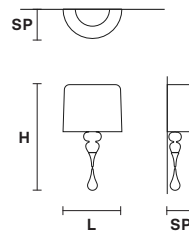

EVA S5

Chandelier

TECHNICAL INFORMATION

Ø 70 cm / 27.56"
H 60 cm / 23.62"

5×E12×40 W max
(not included)

(Aluminum lampshades included)

EVA S3+1

Suspension

TECHNICAL INFORMATION

Ø 50 cm / 19.68"
H 75 cm / 29.52"

3×E26×60 W max
1×E12×40 W max
(not included)

(Aluminum lampshades included)

EVA A3

Applique

TECHNICAL INFORMATION

L 40 cm / 15.74"
SP 20 cm / 7.87"
H 70 cm / 27.56"

3×E26×60 W max
 (not included)

(Aluminum lampshades included)

EVA A1 M

Applique

TECHNICAL INFORMATION

L 30 cm / 11.81"
SP 15 cm / 5.90"
H 54 cm / 21.25"

1×E26×60 W max
 (not included)

(Aluminum lampshades included)