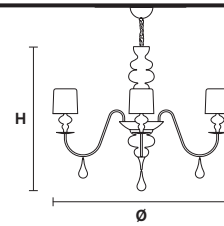

TECHNICAL INFORMATION

Ø 280 cm / 110.24"
H 200 cm / 78.74"

30×E26×60 W max
(not included)

(Aluminum lampshades included)

EVA S10

Chandelier

TECHNICAL INFORMATION

Ø 110 cm / 43.30"
H 75 cm / 29.52"

10×E12×40 W max
(not included)

(Aluminum lampshades included)

EVA S8

Chandelier

TECHNICAL INFORMATION

Ø 90 cm / 35.43"
H 75 cm / 29.52"

8×E12×40 W max
(not included)

(Aluminum lampshades included)

EVA S5

Chandelier

TECHNICAL INFORMATION

Ø 70 cm / 27.56"
H 60 cm / 23.62"

5×E12×40 W max
(not included)

(Aluminum lampshades included)

EVA S3+1

Suspension

TECHNICAL INFORMATION

Ø 50 cm / 19.68"
H 75 cm / 29.52"

3×E26×60 W max
1×E12×40 W max
(not included)

(Aluminum lampshades included)

EVA A3

Applique

TECHNICAL INFORMATION

L 40 cm / 15.74"
SP 20 cm / 7.87"
H 70 cm / 27.56"