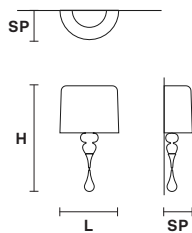

Aluminum lampshades included

EVA S5

Ø 70 cm / 27.56"
H 60 cm / 23.62"

5×E14×60 W max
USA 5×E12×40 W max
(not included)

Aluminum lampshades included

EVA S3+1

Ø 50 cm / 19.68"
H 75 cm / 29.52"

3×E27×100 W max
1×R7S×150 W max
USA 3×E26×60 W max
1×E12×40 W max
(not included)

Aluminum lampshades included

EVA A3

L 40 cm / 15.74"
SP 20 cm / 7.87"
H 70 cm / 27.56"

☉ 3×E27×100 W max
USA 3×E26×60 W max
(not included)

Aluminum lampshades included

EVA A1 M

L 30 cm / 11.81"
SP 15 cm / 5.90"
H 54 cm / 21.25"

☉ 1×E27×100 W max
USA 1×E26×60 W max
(not included)

Aluminum lampshades included

EVA A2

L 40 cm / 15.74"
SP 18 cm / 7.08"
H 55 cm / 21.65"

☉ 2×E14×60 W max
USA 2×E12×40 W max
(not included)

Aluminum lampshades included

EVA TL3+1G

Ø 40 cm / 15.74"
H 75 cm / 29.52"

☉ 3×E27×100 W max
 ☪ 1×R7S×150 W max
USA 3×E26×60 W max
 1×E12×40 W max
(not included)

Aluminum lampshades included

EVA TL1 M

Ø 30 cm / 11.81"
H 53 cm / 20.86"

☉ 1×E27×100 W max
USA 1×E26×60 W max
(not included)