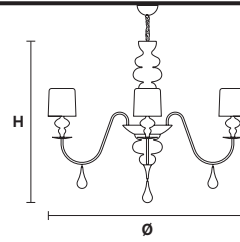

Applique

Table lamp

Floor lamp

Standard cables/chain for all chandeliers/suspensions

H 150 cm / 59.05"
Only for Eva S10, Eva S8, Eva S5, Eva S3+1

H 100 cm / 39.37"
Only for Eva S20+10

EVA S20+10

Chandelier

TECHNICAL INFORMATION

Ø 280 cm / 110.24"
H 200 cm / 78.74"

30×E26×60 W max
(not included)

(Aluminum lampshades included)

EVA S10

Chandelier

TECHNICAL INFORMATION

Ø 110 cm / 43.30"
H 75 cm / 29.52"

10×E12×40 W max
(not included)

(Aluminum lampshades included)

EVA S8

Chandelier

TECHNICAL INFORMATION

Ø 90 cm / 35.43"
H 75 cm / 29.52"

8×E12×40 W max
(not included)

(Aluminum lampshades included)