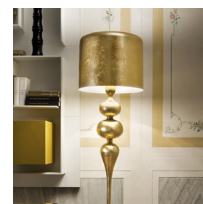

Lampada con struttura in resina e poliuretano. Paralumi in alluminio.

Lamp with resin and polyurethane frame. Aluminum lampshades.

Lampe mit resin und polyurethanstruktur. Lampenschirme aus Aluminium.

Lampe avec structure en resin et polyurethane, Abat-jour en aluminium.

ЛАМПА С КАРКАСОМ ИЗ ПЛАСТИКА И ПОЛИУРЕТАНА. АЛЮМИНИЕВЫЕ АБАЖУРЫ.

Finishings

Family

Chandelier

Suspension

Applique

Table lamp

Floor lamp

Standard cables/chain for all chandeliers/suspensions

H 150 cm / 59.05"
Only for Eva S10, Eva S8, Eva S5, Eva S3+1

H 100 cm / 39.37"
Only for Eva S20+10