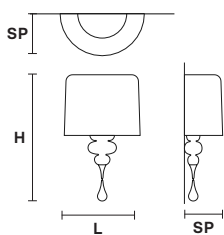

Aluminum lampshades included

EVA S10

Ø 110 cm / 43.30"
H 75 cm / 29.52"

10×E14×60 W max
USA 10×E12×40 W max
(not included)

Aluminum lampshades included

EVA S8

Ø 90 cm / 35.43"
H 75 cm / 29.52"

8×E14×60 W max
USA 8×E12×40 W max
(not included)

Aluminum lampshades included

EVA S5

Ø 70 cm / 27.56"
H 60 cm / 23.62"

5×E14×60 W max
USA 5×E12×40 W max
(not included)

Aluminum lampshades included

EVA S3+1

Ø 50 cm / 19.68"
H 75 cm / 29.52"

3×E27×100 W max
1×R7S×150 W max
USA 3×E26×60 W max
1×E12×40 W max
(not included)

Aluminum lampshades included

EVA A3

L 40 cm / 15.74"
SP 20 cm / 7.87"
H 70 cm / 27.56"

☉ 3×E27×100 W max
USA 3×E26×60 W max
(not included)

Aluminum lampshades included

EVA A1 M

L 30 cm / 11.81"
SP 15 cm / 5.90"
H 54 cm / 21.25"

☉ 1×E27×100 W max
USA 1×E26×60 W max
(not included)

Aluminum lampshades included

EVA A2

L 40 cm / 15.74"
SP 18 cm / 7.08"
H 55 cm / 21.65"

☉ 2×E14×60 W max
USA 2×E12×40 W max
(not included)

Aluminum lampshades included