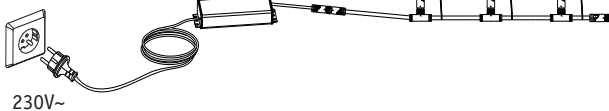

IP 68

max. 50m  
max. 150W

C1 C2

not incl. LED driver

988.48 21VA 988.49 75VA  
988.50 150VA

Paulmann  
Art.-Nr.: 988.48\_988.49\_988.50

IP44

IP44