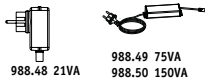

IP 68

max. 50m  
max. 150W

C1 C2

not incl. LED driver

988.48 21VA 988.49 75VA  
988.50 150VA

Paulmann  
Art.-Nr.: 988.48\_988.49\_988.50

IP44

IP44