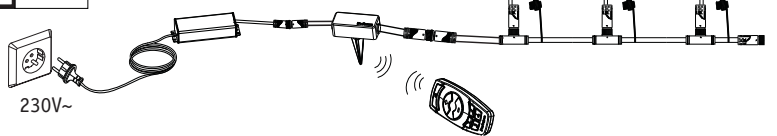

230V~

not incl.

ZigBee Controller ZigBee Remote Control

Paulmann
Art.-Nr.: 939.99_500.67

IP44