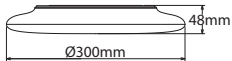

ARCCHIO

Art.-No.: 9967106

incl. LED L9001185
2450 lm Modul
1700...1820 lm Lamp
15,5W LED
18W Total
230V~50Hz
3000 4000 5700 K
CRI >80
50000 h
100000 ON/ OFF

UK
CAC

IP40