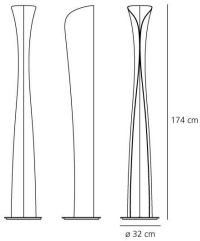

Cadmo Floor - LED - Black/White 2700K

Karim Rashid

IP20  EAC 

LUMINAIRE

- Watt: **44W**
- Voltage: **220V-240V**
- Delivered lumens output: **3831lm**
- CCT: **2700K**
- Efficiency: **90%**
- Efficacy: **87.06lm/W**
- CRI: **90**

Notes

Lamp included. With touch dimmer.

DESCRIPTION

Floor lamp. A steel panel screens and releases a soft indirect light upwards together with a diffused light along the vertical aperture of the lamp. Combination of led light sources, for indirect and diffused emission, with separate switching. Painted steel body lamp, with cover-base in painted inox-steel. With light regulator configured to controlled socket.

PRODUCT CODE: 1361W10A

FEATURES

- Article Code: **1361W10A**
- Colour: **Black / White**
- Installation: **Floor**
- Material: **Steel**
- Series: **Design Collection**
- Environment: **Indoor**
- Area contract: **Hospitality, Residential**
- Emission: **Indirect And Diffused**
- design by: **Karim Rashid**

DIMENSIONS

- Height: **cm 174**
- Diameter: **cm 32**

SOURCES INCLUDED

- Category: **Led Retrofit**
- Number: **1**
- Watt: **10W**
- Socket: **GU10**
- Color temperature (K): **2700K**
- Category: **Led**
- Number: **1**
- Watt: **44W**
- Delivered lumens output: **3868lm**
- Color temperature (K): **2700K**
- CRI: **90**
- Color Tolerance: **MacAdam 3SDCM**