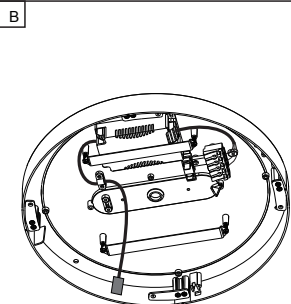

ES Para asegurar la seguridad, se requiere un electricista cualificado para instalar / retirar la luminaria.

PT Para a sua segurança, um electricista qualificado deve atuar na instalação/remoção da luminária

EN The luminaire is used exclusively for lighting and is to be installed/ removed in accordance with IEEE regulations and installation instructions.
The size clearance between the base and parts of building must be at least 55mm and top ceiling must be at least 15mm.

DE Die Leuchte ist ausschliesslich für Beleuchtungszwecke vorgesehen. Der Einbau/Ausbau hat gemäss den einschlägigen nationalen Richtlinien und Vorschriften sowie den beiliegenden Montageanweisungen zu erfolgen.

FR Le luminaire ne doit être utilisé qu'à des fins d'éclairage et doit être installé ou retiré conformément aux réglementations relatives aux DEEE et aux instructions d'installation.

IT La lampada va utilizzata esclusivamente per funzioni di illuminazione e va installata/rimossa ai sensi dei regolamenti IEEE e delle istruzioni di installazione.

ES La luminaria se utiliza exclusivamente para iluminar y tiene que instalarse / retirarse de acuerdo con las instrucciones de instalación y las normativas de la IEEE.

PT A luminária é utilizada exclusivamente para iluminação e deve ser instalada/removida de acordo Com as regulações e instruções de instalações IEEE.