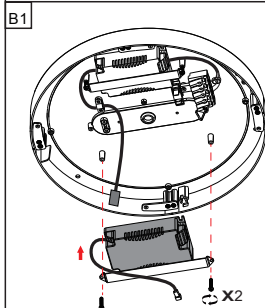

ES Para asegurar la seguridad, se requiere un electricista cualificado para instalar / retirar la luminaria.

PT Para a sua segurança, um electricista qualificado deve atuar na instalação/remoção da luminária

EN The luminaire is used exclusively for lighting and is to be installed/ removed in accordance with IEEE regulations and installation instructions.
The size clearance between the base and parts of building must be at least 55mm and top ceiling must be at least 15mm.

DE Die Leuchte ist ausschliesslich für Beleuchtungszwecke vorgesehen. Der Einbau/Ausbau hat gemäss den einschlägigen nationalen Richtlinien und Vorschriften sowie den beiliegenden Montageanweisungen zu erfolgen.

FR Le luminaire ne doit être utilisé qu'à des fins d'éclairage et doit être installé ou retiré conformément aux réglementations relatives aux DEEE et aux instructions d'installation.

IT La lampada va utilizzata esclusivamente per funzioni di illuminazione e va installata/rimossa ai sensi dei regolamenti IEEE e delle istruzioni di installazione.

ES La luminaria se utiliza exclusivamente para iluminar y tiene que instalarse / retirarse de acuerdo con las instrucciones de instalación y las normativas de la IEEE.

PT A luminária é utilizada exclusivamente para iluminação e deve ser instalada/removida de acordo Com as regulações e instruções de instalações IEEE.