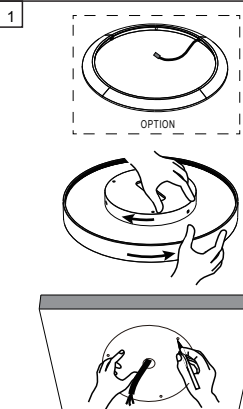

ES Para asegurar la seguridad, se requiere un electricista cualificado para instalar / retirar la luminaria.

PT Para a sua segurança, um electricista qualificado deve atuar na instalação/remoção da luminária

EN The luminaire is used exclusively for lighting and is to be installed/ removed in accordance with IEEE regulations and installation instructions.
The size clearance between the base and parts of building must be at least 55mm and top ceiling must be at least 15mm.

DE Die Leuchte ist ausschliesslich für Beleuchtungszwecke vorgesehen. Der Einbau/Ausbau hat gemäss den einschlägigen nationalen Richtlinien und Vorschriften sowie den beiliegenden Montageanweisungen zu erfolgen.

FR Le luminaire ne doit être utilisé qu'à des fins d'éclairage et doit être installé ou retiré conformément aux réglementations relatives aux DEEE et aux instructions d'installation.

IT La lampada va utilizzata esclusivamente per funzioni di illuminazione e va installata/rimossa ai sensi dei regolamenti IEEE e delle istruzioni di installazione.

ES La luminaria se utiliza exclusivamente para iluminar y tiene que instalarse / retirarse de acuerdo con las instrucciones de instalación y las normativas de la IEEE.

PT A luminária é utilizada exclusivamente para iluminação e deve ser instalada/removida de acordo Com as regulações e instruções de instalações IEEE.