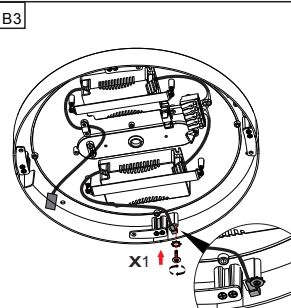

ES Para asegurar la seguridad, se requiere un electricista cualificado para instalar / retirar la luminaria.

PT Para a sua segurança, um electricista qualificado deve atuar na instalação/remoção da luminária

EN The luminaire is used exclusively for lighting and is to be installed/ removed in accordance with IEEE regulations and installation instructions.
The size clearance between the base and parts of building must be at least 55mm and top ceiling must be at least 15mm.

DE Die Leuchte ist ausschliesslich für Beleuchtungszwecke vorgesehen. Der Einbau/Ausbau hat gemäss den einschlägigen nationalen Richtlinien und Vorschriften sowie den beiliegenden Montageanweisungen zu erfolgen.

FR Le luminaire ne doit être utilisé qu'à des fins d'éclairage et doit être installé ou retiré conformément aux réglementations relatives aux DEEE et aux instructions d'installation.

IT La lampada va utilizzata esclusivamente per funzioni di illuminazione e va installata/rimossa ai sensi dei regolamenti IEEE e delle istruzioni di installazione.

ES La luminaria se utiliza exclusivamente para iluminar y tiene que instalarse / retirarse de acuerdo con las instrucciones de instalación y las normativas de la IEEE.

PT A luminária é utilizada exclusivamente para iluminação e deve ser instalada/removida de acordo Com as regulações e instruções de instalações IEEE.