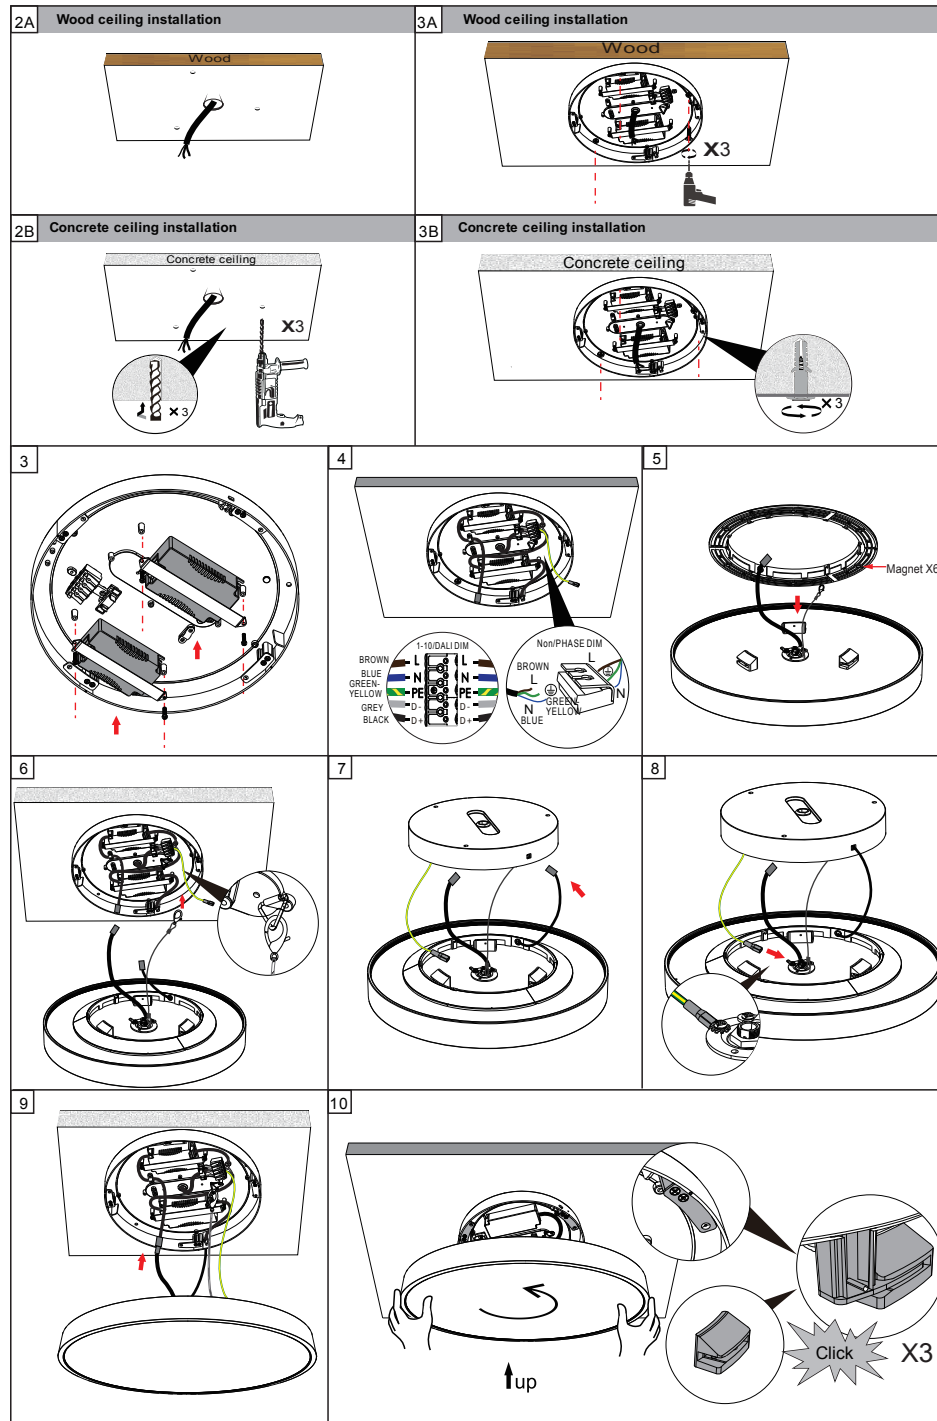

ES Para asegurar la seguridad, se requiere un electricista cualificado para instalar / retirar la luminaria.

PT Para a sua segurança, um electricista qualificado deve atuar na instalação/remoção da luminária

EN The luminaire is used exclusively for lighting and is to be installed/ removed in accordance with IEEE regulations and installation instructions.
The size clearance between the base and parts of building must be at least 55mm and top ceiling must be at least 15mm.

DE Die Leuchte ist ausschliesslich für Beleuchtungszwecke vorgesehen. Der Einbau/Ausbau hat gemäss den einschlägigen nationalen Richtlinien und Vorschriften sowie den beiliegenden Montageanweisungen zu erfolgen.

FR Le luminaire ne doit être utilisé qu'à des fins d'éclairage et doit être installé ou retiré conformément aux réglementations relatives aux DEEE et aux instructions d'installation.

IT La lampada va utilizzata esclusivamente per funzioni di illuminazione e va installata/rimossa ai sensi dei regolamenti IEEE e delle istruzioni di installazione.

ES La luminaria se utiliza exclusivamente para iluminar y tiene que instalarse / retirarse de acuerdo con las instrucciones de instalación y las normativas de la IEEE.

PT A luminária é utilizada exclusivamente para iluminação e deve ser instalada/removida de acordo Com as regulações e instruções de instalações IEEE.