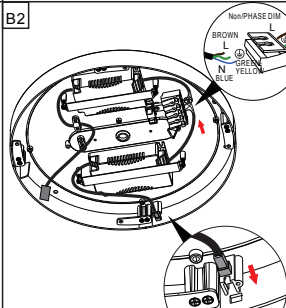

ES Para asegurar la seguridad, se requiere un electricista cualificado para instalar / retirar la luminaria.

PT Para a sua segurança, um electricista qualificado deve atuar na instalação/remoção da luminária

EN The luminaire is used exclusively for lighting and is to be installed/ removed in accordance with IEEE regulations and installation instructions.
The size clearance between the base and parts of building must be at least 55mm and top ceiling must be at least 15mm.

DE Die Leuchte ist ausschliesslich für Beleuchtungszwecke vorgesehen. Der Einbau/Ausbau hat gemäss den einschlägigen nationalen Richtlinien und Vorschriften sowie den beiliegenden Montageanweisungen zu erfolgen.

FR Le luminaire ne doit être utilisé qu'à des fins d'éclairage et doit être installé ou retiré conformément aux réglementations relatives aux DEEE et aux instructions d'installation.

IT La lampada va utilizzata esclusivamente per funzioni di illuminazione e va installata/rimossa ai sensi dei regolamenti IEEE e delle istruzioni di installazione.

ES La luminaria se utiliza exclusivamente para iluminar y tiene que instalarse / retirarse de acuerdo con las instrucciones de instalación y las normativas de la IEEE.

PT A luminária é utilizada exclusivamente para iluminação e deve ser instalada/removida de acordo Com as regulações e instruções de instalações IEEE.