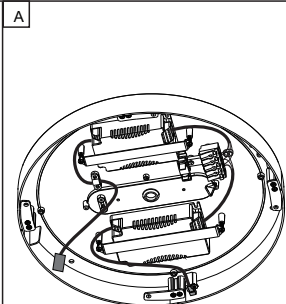

ES Para asegurar la seguridad, se requiere un electricista cualificado para instalar / retirar la luminaria.

PT Para a sua segurança, um electricista qualificado deve atuar na instalação/remoção da luminária

EN The luminaire is used exclusively for lighting and is to be installed/ removed in accordance with IEEE regulations and installation instructions.
The size clearance between the base and parts of building must be at least 55mm and top ceiling must be at least 15mm.

DE Die Leuchte ist ausschliesslich für Beleuchtungszwecke vorgesehen. Der Einbau/Ausbau hat gemäss den einschlägigen nationalen Richtlinien und Vorschriften sowie den beiliegenden Montageanweisungen zu erfolgen.

FR Le luminaire ne doit être utilisé qu'à des fins d'éclairage et doit être installé ou retiré conformément aux réglementations relatives aux DEEE et aux instructions d'installation.

IT La lampada va utilizzata esclusivamente per funzioni di illuminazione e va installata/rimossa ai sensi dei regolamenti IEEE e delle istruzioni di installazione.

ES La luminaria se utiliza exclusivamente para iluminar y tiene que instalarse / retirarse de acuerdo con las instrucciones de instalación y las normativas de la IEEE.

PT A luminária é utilizada exclusivamente para iluminação e deve ser instalada/removida de acordo Com as regulações e instruções de instalações IEEE.