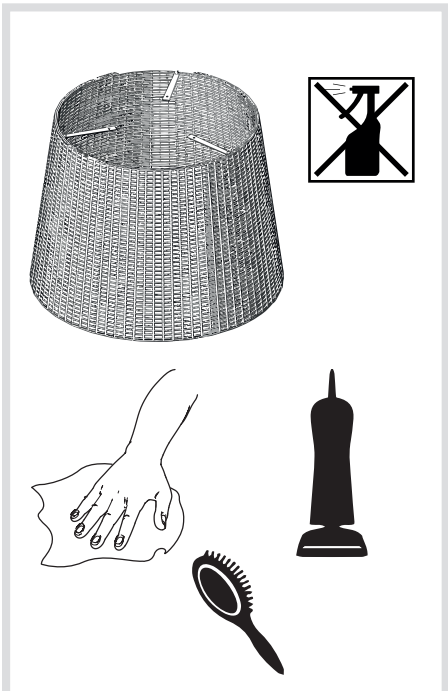

A thermometer icon is positioned to the left of a snowflake icon, representing cold weather conditions.

i

i

i

Artemide

via Bergamo, 18
20010 Pregnana M.se (MI)
ITALIA

Tel. +39 02 935 181
Fax +39 02 935 90 254
Fax +39 02 935 90 496