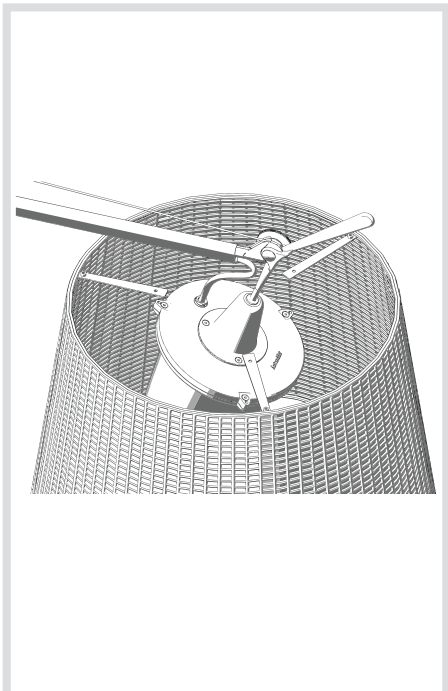

A thermometer icon is positioned to the left of a snowflake icon, representing cold weather conditions.

i

i

i

Artemide

via Bergamo, 18
20010 Pregnana M.se (MI)
ITALIA

Tel. +39 02 935 181
Fax +39 02 935 90 254
Fax +39 02 935 90 496