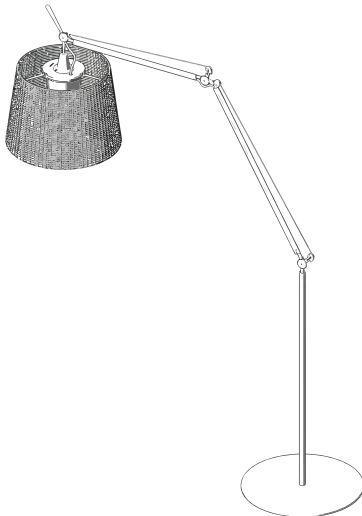

i

$T < 0^{\circ}\text{C}$
 $T < 32^{\circ}\text{F}$

A thermometer icon is positioned to the left of a snowflake icon, representing cold weather conditions.