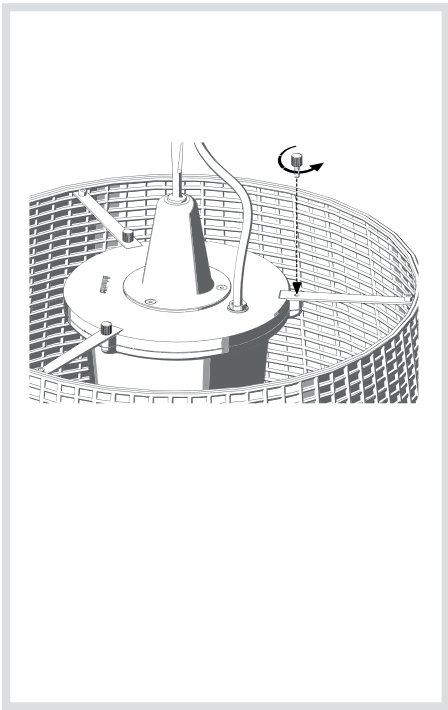

A thermometer icon is positioned to the left of a snowflake icon, representing cold weather conditions.

i

i

i

Artemide

via Bergamo, 18
20010 Pregnana M.se (MI)
ITALIA

Tel. +39 02 935 181
Fax +39 02 935 90 254
Fax +39 02 935 90 496