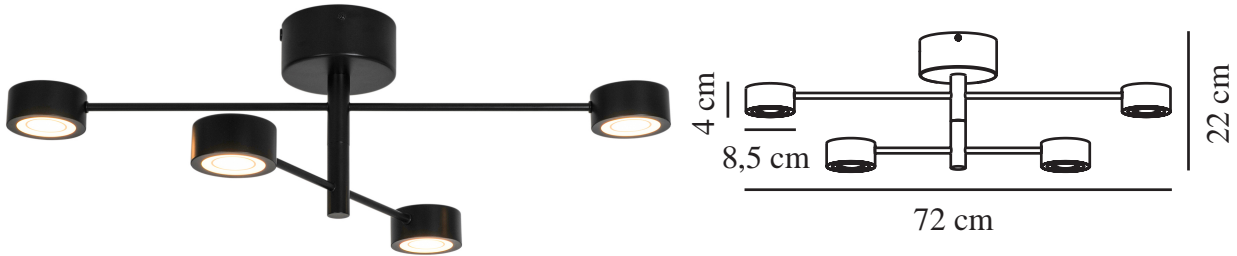

# CLYDE FLEX 4-RAIL | SPOT LIGHT | BLACK

2412260103

nordlux®

Voltage (V): 220-240 Volt  
IP degree: IP20  
Class (Class 1, Class 2, Class 3):  
Class 2 (Double isolated)  
Socket type: LED Module  
Parallel connection: False

Primary material: Metal  
Secondary material: Plastic  
Colour: Black

Height (cm): 22  
Width (cm): 72  
Shade Diameter (cm): 8.5  
Turning Angle (°): 320

EAN: 5704924018442  
TUN: 2378672  
Item Number: 2412260103  
Pcs Per Master Carton: 3  
Sales Box Height (cm): 74

Sales Box Width(cm): 24  
Sales Box Depth (cm): 15  
Sales Box Volume m<sup>3</sup> : 0.0266  
Product net weight (kg): 0.9

Colour temperature (Kelvin): 2700  
Ra-value : 80  
Lifetime (hours): 25000  
Actual watt (W): 14