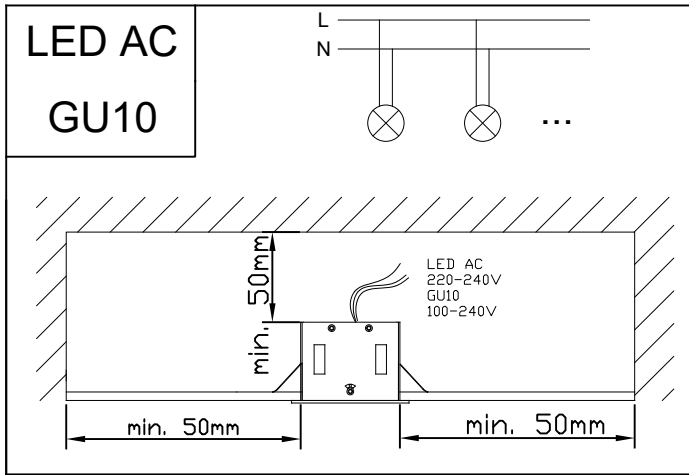

GX8.5

G53

GU5.3

ARCCHIO

Art.-N°.:6109018

2

(DE) Ortsfeste Verwendung als Deckenleuchte im Innenbereich

(GB) Provided for stationary indoor use on ceilings

MULTIDIR EVO S				
VERSION	POSITION 1	POSITION 2	POSITION 3	POSITION 4
GU5.3	✓ Hmax 50mm	✓ Hmax 75mm	✓ Hmax 95mm	✓
GU10	X	✓ Hmax 50mm	✓ Hmax 75mm	✓

MULTIDIR EVO L				
VERSION	POSITION 1	POSITION 2	POSITION 3	POSITION 4
GU10	X	✓ Hmax 80mm	✓ Hmax 100mm	✓
GX8.5	X	✓	✓	✓
G53	✓ Hmax 77mm	✓ Hmax 102mm	✓ Hmax 122mm	✓
G8.5	X	✓	✓	✓
LED ZHAGA	X	X	✓	✓

↓ TRIM VERSION

↓ TRIMLESS VERSION

3

TRIMLESS VERSION	
SMALL 1 LAMP	108x108
SMALL 2 LAMP	206x108
SMALL 3 LAMP	304x108
BIG 1 LAMP	156x156
BIG 2 LAMP	300x156
BIG 3 LAMP	444x156

0-25mm