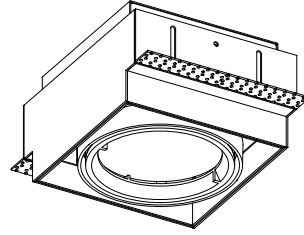

1

MULTIDIR
STRUCTURES

TRIM

TRIMLESS

OFF

KIT GU10

KIT GX8.5

KIT LED / LED AC

GX8.5

G53

GU5.3

ARCCHIO

Art.-N°.:6109018

2

(DE) Ortsfeste Verwendung als Deckenleuchte im Innenbereich

(GB) Provided for stationary indoor use on ceilings

MULTIDIR EVO S				
VERSION	POSITION 1	POSITION 2	POSITION 3	POSITION 4
GU5.3	✓ Hmax 50mm	✓ Hmax 75mm	✓ Hmax 95mm	✓
GU10	X	✓ Hmax 50mm	✓ Hmax 75mm	✓

MULTIDIR EVO L				
VERSION	POSITION 1	POSITION 2	POSITION 3	POSITION 4
GU10	X	✓ Hmax 80mm	✓ Hmax 100mm	✓
GX8.5	X	✓	✓	✓
G53	✓ Hmax 77mm	✓ Hmax 102mm	✓ Hmax 122mm	✓
G8.5	X	✓	✓	✓
LED ZHAGA	X	X	✓	✓

↓ TRIM VERSION

↓ TRIMLESS VERSION

3

TRIMLESS VERSION	
SMALL 1 LAMP	108x108
SMALL 2 LAMP	206x108
SMALL 3 LAMP	304x108
BIG 1 LAMP	156x156
BIG 2 LAMP	300x156
BIG 3 LAMP	444x156

0-25mm