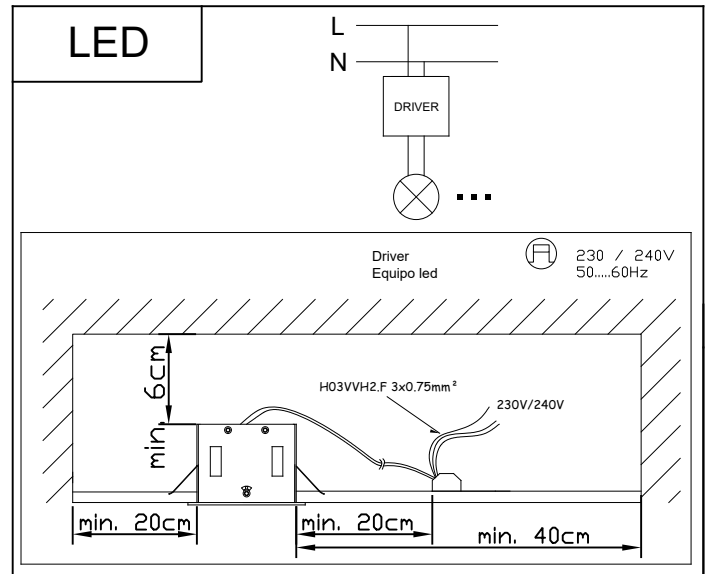

GX8.5

G53

GU5.3

ARCCHIO

Art.-N°.:6109018

2

(DE) Ortsfeste Verwendung als Deckenleuchte im Innenbereich

(GB) Provided for stationary indoor use on ceilings

MULTIDIR EVO S				
VERSION	POSITION 1	POSITION 2	POSITION 3	POSITION 4
GU5.3	✓ Hmax 50mm	✓ Hmax 75mm	✓ Hmax 95mm	✓
GU10	X	✓ Hmax 50mm	✓ Hmax 75mm	✓

MULTIDIR EVO L				
VERSION	POSITION 1	POSITION 2	POSITION 3	POSITION 4
GU10	X	✓ Hmax 80mm	✓ Hmax 100mm	✓
GX8.5	X	✓	✓	✓
G53	✓ Hmax 77mm	✓ Hmax 102mm	✓ Hmax 122mm	✓
G8.5	X	✓	✓	✓
LED ZHAGA	X	X	✓	✓

↓ TRIM VERSION

↓ TRIMLESS VERSION

3

TRIMLESS VERSION	
SMALL 1 LAMP	108x108
SMALL 2 LAMP	206x108
SMALL 3 LAMP	304x108
BIG 1 LAMP	156x156
BIG 2 LAMP	300x156
BIG 3 LAMP	444x156

0-25mm