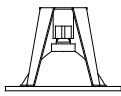

G8.5

OPTIONAL

GU10