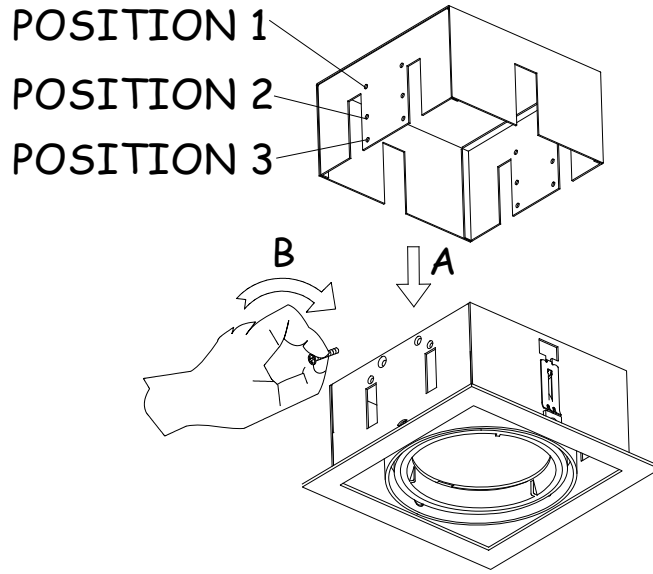

GX8.5

G53

GU5.3

ARCCHIO

Art.-N°.:6109018

2

(DE) Ortsfeste Verwendung als Deckenleuchte im Innenbereich

(GB) Provided for stationary indoor use on ceilings

MULTIDIR EVO S				
VERSION	POSITION 1	POSITION 2	POSITION 3	POSITION 4
GU5.3	✓ Hmax 50mm	✓ Hmax 75mm	✓ Hmax 95mm	✓
GU10	X	✓ Hmax 50mm	✓ Hmax 75mm	✓

MULTIDIR EVO L				
VERSION	POSITION 1	POSITION 2	POSITION 3	POSITION 4
GU10	X	✓ Hmax 80mm	✓ Hmax 100mm	✓
GX8.5	X	✓	✓	✓
G53	✓ Hmax 77mm	✓ Hmax 102mm	✓ Hmax 122mm	✓
G8.5	X	✓	✓	✓
LED ZHAGA	X	X	✓	✓

↓ TRIM VERSION

↓ TRIMLESS VERSION

3

TRIMLESS VERSION	
SMALL 1 LAMP	108x108
SMALL 2 LAMP	206x108
SMALL 3 LAMP	304x108
BIG 1 LAMP	156x156
BIG 2 LAMP	300x156
BIG 3 LAMP	444x156

0-25mm