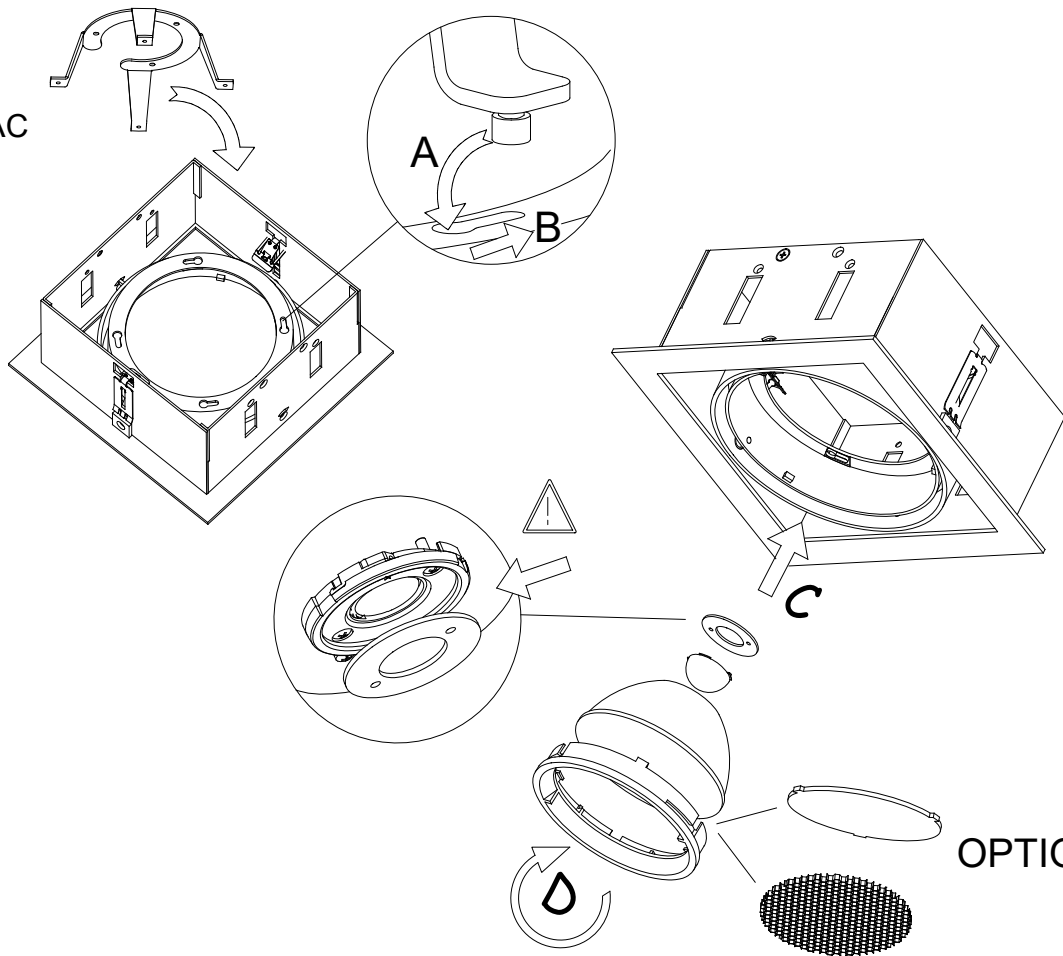

KIT G53

KIT G8.5

KIT GU5.3

2

LED / LED AC

G8.5

OPTIONAL

GU10

GX8.5

G53

GU5.3

ARCCHIO

Art.-N°.:6109018

2

(DE) Ortsfeste Verwendung als Deckenleuchte im Innenbereich

(GB) Provided for stationary indoor use on ceilings

MULTIDIR EVO S				
VERSION	POSITION 1	POSITION 2	POSITION 3	POSITION 4
GU5.3	✓ Hmax 50mm	✓ Hmax 75mm	✓ Hmax 95mm	✓
GU10	X	✓ Hmax 50mm	✓ Hmax 75mm	✓

MULTIDIR EVO L				
VERSION	POSITION 1	POSITION 2	POSITION 3	POSITION 4
GU10	X	✓ Hmax 80mm	✓ Hmax 100mm	✓
GX8.5	X	✓	✓	✓
G53	✓ Hmax 77mm	✓ Hmax 102mm	✓ Hmax 122mm	✓
G8.5	X	✓	✓	✓
LED ZHAGA	X	X	✓	✓

↓ TRIM VERSION

↓ TRIMLESS VERSION

3

TRIMLESS VERSION	
SMALL 1 LAMP	108x108
SMALL 2 LAMP	206x108
SMALL 3 LAMP	304x108
BIG 1 LAMP	156x156
BIG 2 LAMP	300x156
BIG 3 LAMP	444x156

0-25mm