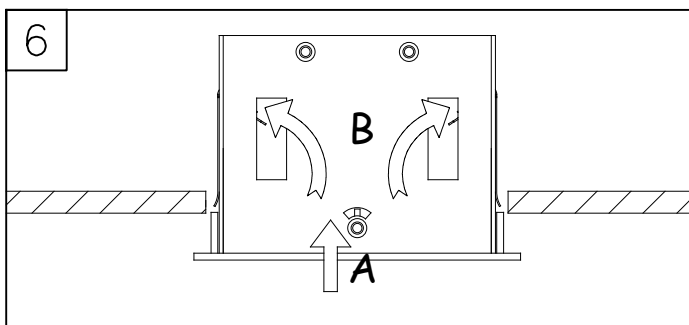

↓ TRIM VERSION