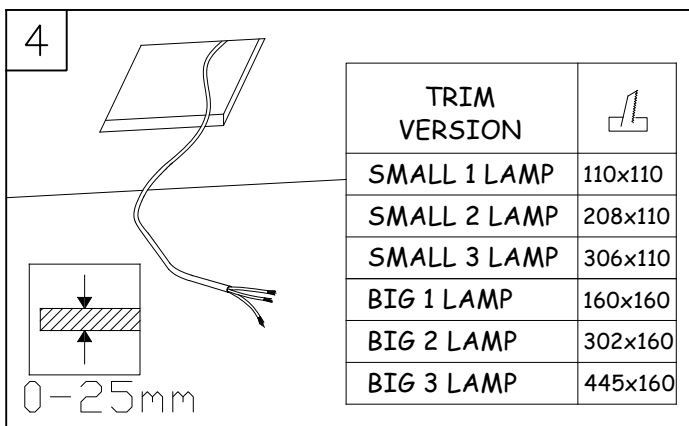

GX8.5

G53

GU5.3

ARCCHIO

Art.-N°.:6109018

2

(DE) Ortsfeste Verwendung als Deckenleuchte im Innenbereich

(GB) Provided for stationary indoor use on ceilings

MULTIDIR EVO S				
VERSION	POSITION 1	POSITION 2	POSITION 3	POSITION 4
GU5.3	✓ Hmax 50mm	✓ Hmax 75mm	✓ Hmax 95mm	✓
GU10	X	✓ Hmax 50mm	✓ Hmax 75mm	✓

MULTIDIR EVO L				
VERSION	POSITION 1	POSITION 2	POSITION 3	POSITION 4
GU10	X	✓ Hmax 80mm	✓ Hmax 100mm	✓
GX8.5	X	✓	✓	✓
G53	✓ Hmax 77mm	✓ Hmax 102mm	✓ Hmax 122mm	✓
G8.5	X	✓	✓	✓
LED ZHAGA	X	X	✓	✓

↓ TRIM VERSION

↓ TRIMLESS VERSION

3

TRIMLESS VERSION	
SMALL 1 LAMP	108x108
SMALL 2 LAMP	206x108
SMALL 3 LAMP	304x108
BIG 1 LAMP	156x156
BIG 2 LAMP	300x156
BIG 3 LAMP	444x156

0-25mm