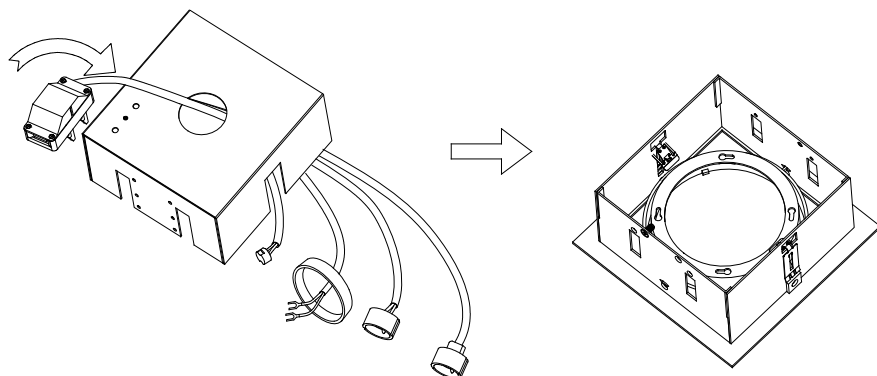

1

MULTIDIR
STRUCTURES

TRIM

TRIMLESS

OFF

KIT GU10

KIT GX8.5

KIT LED / LED AC

KIT G53

KIT G8.5

KIT GU5.3

2

LED / LED AC

G8.5

OPTIONAL

GU10

GX8.5

G53

GU5.3

ARCCHIO

Art.-N°.:6109018

2

(DE) Ortsfeste Verwendung als Deckenleuchte im Innenbereich

(GB) Provided for stationary indoor use on ceilings

MULTIDIR EVO S				
VERSION	POSITION 1	POSITION 2	POSITION 3	POSITION 4
GU5.3	✓ Hmax 50mm	✓ Hmax 75mm	✓ Hmax 95mm	✓
GU10	X	✓ Hmax 50mm	✓ Hmax 75mm	✓

MULTIDIR EVO L				
VERSION	POSITION 1	POSITION 2	POSITION 3	POSITION 4
GU10	X	✓ Hmax 80mm	✓ Hmax 100mm	✓
GX8.5	X	✓	✓	✓
G53	✓ Hmax 77mm	✓ Hmax 102mm	✓ Hmax 122mm	✓
G8.5	X	✓	✓	✓
LED ZHAGA	X	X	✓	✓