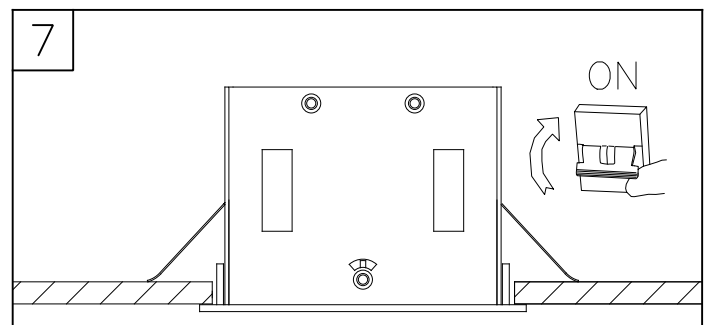

↓ TRIM VERSION