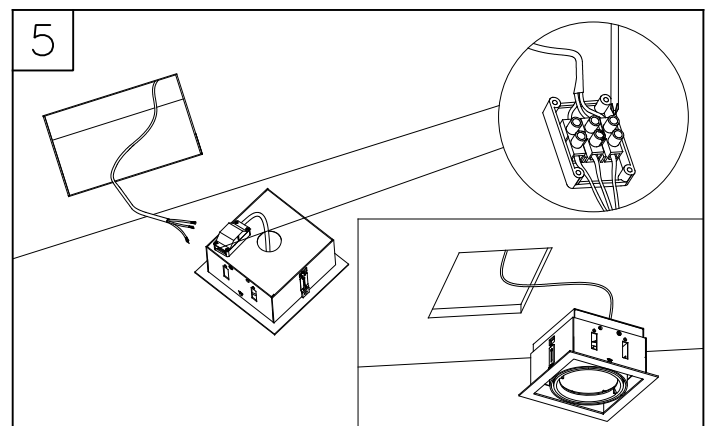

GX8.5

G53

GU5.3

ARCCHIO

Art.-N°.:6109018

2

(DE) Ortsfeste Verwendung als Deckenleuchte im Innenbereich

(GB) Provided for stationary indoor use on ceilings

MULTIDIR EVO S				
VERSION	POSITION 1	POSITION 2	POSITION 3	POSITION 4
GU5.3	✓ Hmax 50mm	✓ Hmax 75mm	✓ Hmax 95mm	✓
GU10	X	✓ Hmax 50mm	✓ Hmax 75mm	✓

MULTIDIR EVO L				
VERSION	POSITION 1	POSITION 2	POSITION 3	POSITION 4
GU10	X	✓ Hmax 80mm	✓ Hmax 100mm	✓
GX8.5	X	✓	✓	✓
G53	✓ Hmax 77mm	✓ Hmax 102mm	✓ Hmax 122mm	✓
G8.5	X	✓	✓	✓
LED ZHAGA	X	X	✓	✓

↓ TRIM VERSION

↓ TRIMLESS VERSION

3

TRIMLESS VERSION	
SMALL 1 LAMP	108x108
SMALL 2 LAMP	206x108
SMALL 3 LAMP	304x108
BIG 1 LAMP	156x156
BIG 2 LAMP	300x156
BIG 3 LAMP	444x156

0-25mm