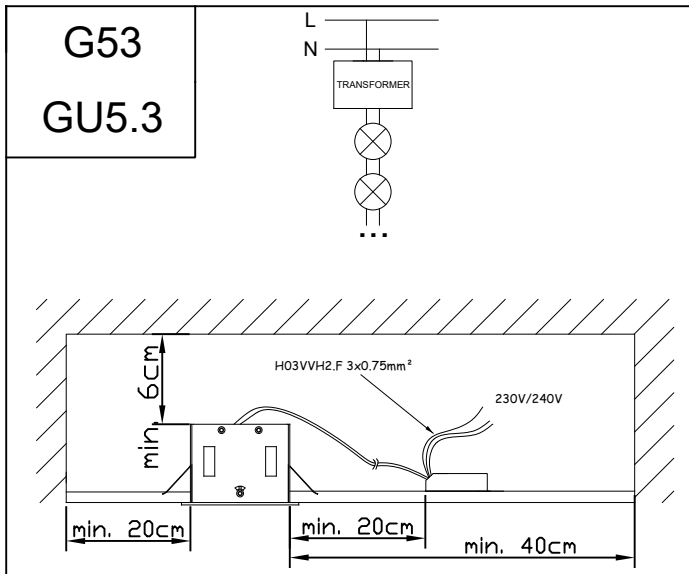

GX8.5

G53

GU5.3

ARCCHIO

Art.-N°.:6109018

2

(DE) Ortsfeste Verwendung als Deckenleuchte im Innenbereich

(GB) Provided for stationary indoor use on ceilings

MULTIDIR EVO S				
VERSION	POSITION 1	POSITION 2	POSITION 3	POSITION 4
GU5.3	✓ Hmax 50mm	✓ Hmax 75mm	✓ Hmax 95mm	✓
GU10	X	✓ Hmax 50mm	✓ Hmax 75mm	✓

MULTIDIR EVO L				
VERSION	POSITION 1	POSITION 2	POSITION 3	POSITION 4
GU10	X	✓ Hmax 80mm	✓ Hmax 100mm	✓
GX8.5	X	✓	✓	✓
G53	✓ Hmax 77mm	✓ Hmax 102mm	✓ Hmax 122mm	✓
G8.5	X	✓	✓	✓
LED ZHAGA	X	X	✓	✓

↓ TRIM VERSION

↓ TRIMLESS VERSION

3

TRIMLESS VERSION	
SMALL 1 LAMP	108x108
SMALL 2 LAMP	206x108
SMALL 3 LAMP	304x108
BIG 1 LAMP	156x156
BIG 2 LAMP	300x156
BIG 3 LAMP	444x156

0-25mm