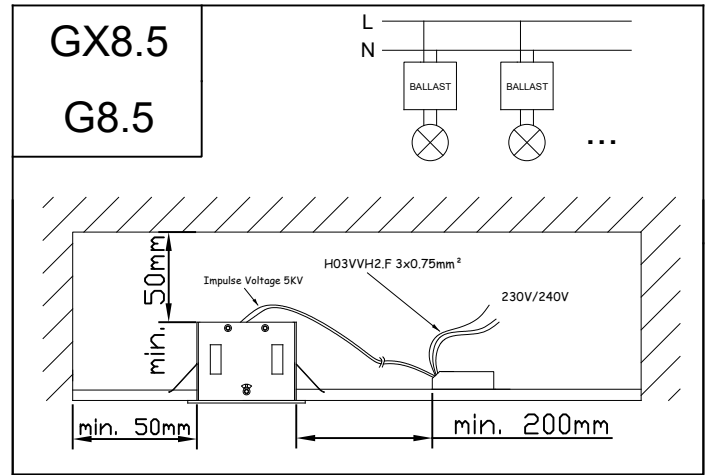

GX8.5

G53

GU5.3

ARCCHIO

Art.-N°.:6109018

2

(DE) Ortsfeste Verwendung als Deckenleuchte im Innenbereich

(GB) Provided for stationary indoor use on ceilings

MULTIDIR EVO S				
VERSION	POSITION 1	POSITION 2	POSITION 3	POSITION 4
GU5.3	✓ Hmax 50mm	✓ Hmax 75mm	✓ Hmax 95mm	✓
GU10	X	✓ Hmax 50mm	✓ Hmax 75mm	✓

MULTIDIR EVO L				
VERSION	POSITION 1	POSITION 2	POSITION 3	POSITION 4
GU10	X	✓ Hmax 80mm	✓ Hmax 100mm	✓
GX8.5	X	✓	✓	✓
G53	✓ Hmax 77mm	✓ Hmax 102mm	✓ Hmax 122mm	✓
G8.5	X	✓	✓	✓
LED ZHAGA	X	X	✓	✓

↓ TRIM VERSION

↓ TRIMLESS VERSION

3

TRIMLESS VERSION	
SMALL 1 LAMP	108x108
SMALL 2 LAMP	206x108
SMALL 3 LAMP	304x108
BIG 1 LAMP	156x156
BIG 2 LAMP	300x156
BIG 3 LAMP	444x156

0-25mm