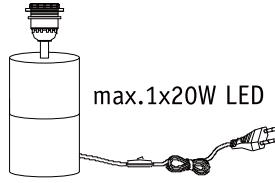

Art.-Nr.: 48204

CE UK  
CA

1x.

max. 1x20W LED

1x.

A

B

C