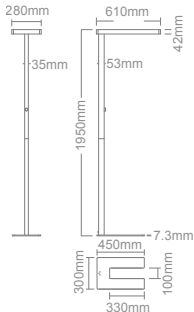

ARCCHIO

Art.-No.: 9968003

incl. LED L9001443

+ L9001444

↑4150 + ↓3000lm Modul

↑3600 + ↓2400lm Lamp

↑36 + ↓24W LED

60W Total

230V~50Hz

4000 K

CRI >80

50000 h

50000 ON/OFF

IP20

UK
CA

4