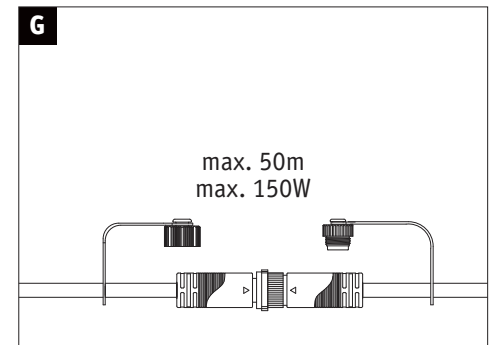

not incl.

Paulmann
Art.-Nr. 988.48

Driver

Control Box

ZigBee Control Box

not incl.

Paulmann
Art.-Nr. 939.99

Remote Control