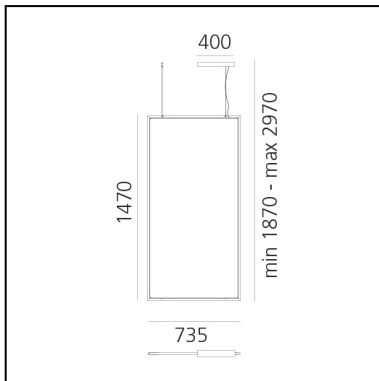

Discovery Space Rectangular - Satinized aluminium - App Compatible

Ernesto Gismondi

IP20    Dimmerable: 

LUMINAIRE

- Watt: **52W**
- Voltage: **220-240V**
- Delivered lumens output: **4002lm**
- CCT: **3000K**
- Efficiency: **55%**
- Efficacy: **76.97lm/W**
- CRI: **90**
- Dimmable Typology: **Push & APP**

DIMENSIONS

- Length: **cm 73.5**
- Width: **cm 1.7**
- Height: **cm 147**
- Max Height from ceiling: **cm 297**

SOURCES INCLUDED

- Category: **Led**
- Number: **1**
- Watt: **47W**
- Color Tolerance: **MacAdam 3SDCM**
- Service Life: **L90 (6K) 50000h**