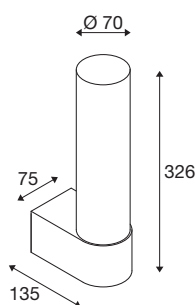

## TECHNICAL DATA

Item no.	1007614
IP Code	IP44
Assembly	Surface
Assembly details	Wall
Primary nominal voltage	220-240V ~50/60Hz
Secondary power / voltage	700 mA
Safety class	I
Wattage	8 W
Minimum ambient temperature	-20 °C
Maximum ambient temperature	35 °C
Operating efficiency (LOR)	0,91
Number of luminaires at LS B16A	74
Number of luminaires at LS C16A	149
Level of inrush current	15 A
Duration of inrush current	100 µs
Stroboscopic effect (SVM)	0.02
Lumen	560 lm
Colour temperature	3000 Kelvin
Color	black
CRI	90
LXXBXX data	L70B50
Service life	30000 h

## Light Source

1807498		<b>Risk Group</b>	0
		<b>Length</b>	13.5 cm
		<b>Width</b>	7.5 cm
		<b>Height</b>	32.6 cm
		<b>Net weight</b>	1.5 kg
		<b>Gross weight</b>	1.605 kg
		<b>BIG WHITE Page</b>	325