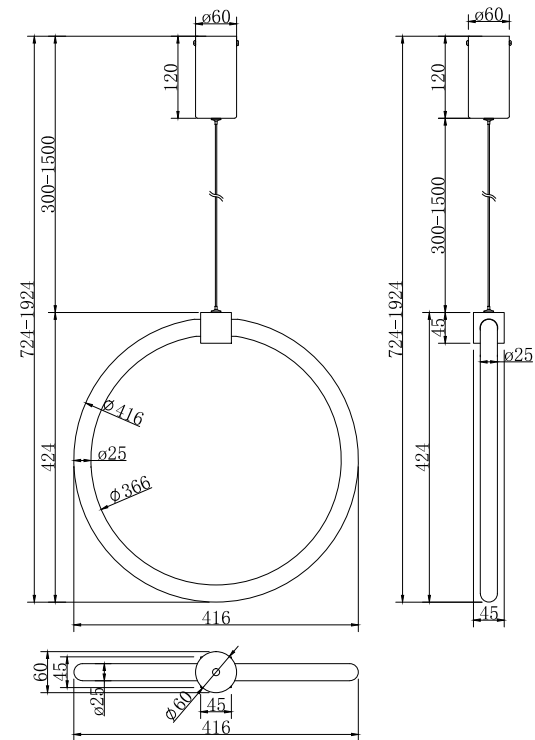

Instruction

MOD315CL-L25CH3K

MAX 25W
1 400 Lumen

Model: MOD315CL-L25CH3K

Collection: Modern

Ceiling Lamps