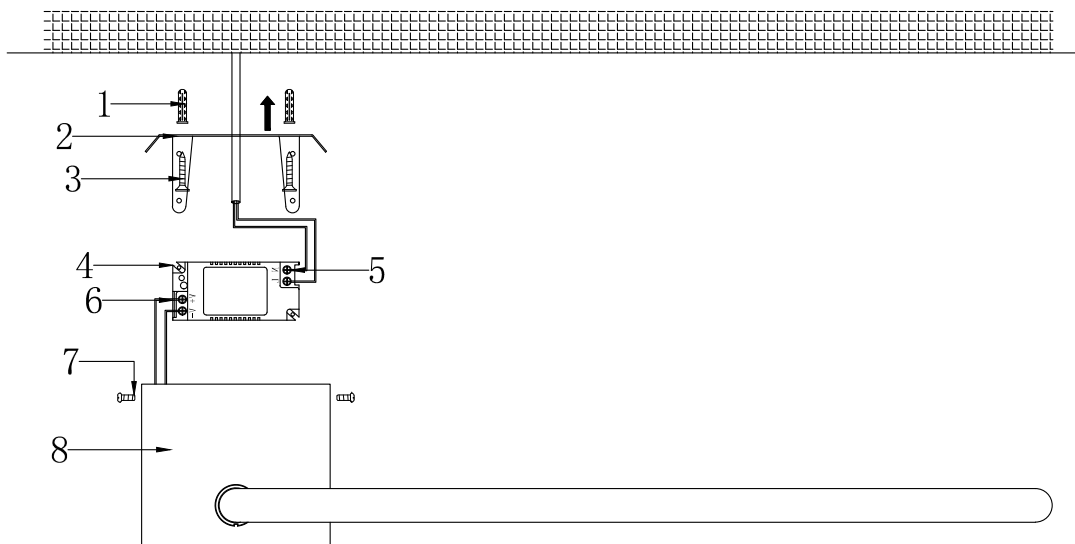

Instruction

MOD315CL-L25CH3K

MAX 25W
1 400 Lumen

Model: MOD315CL-L25CH3K

Collection: Modern

Ceiling Lamps