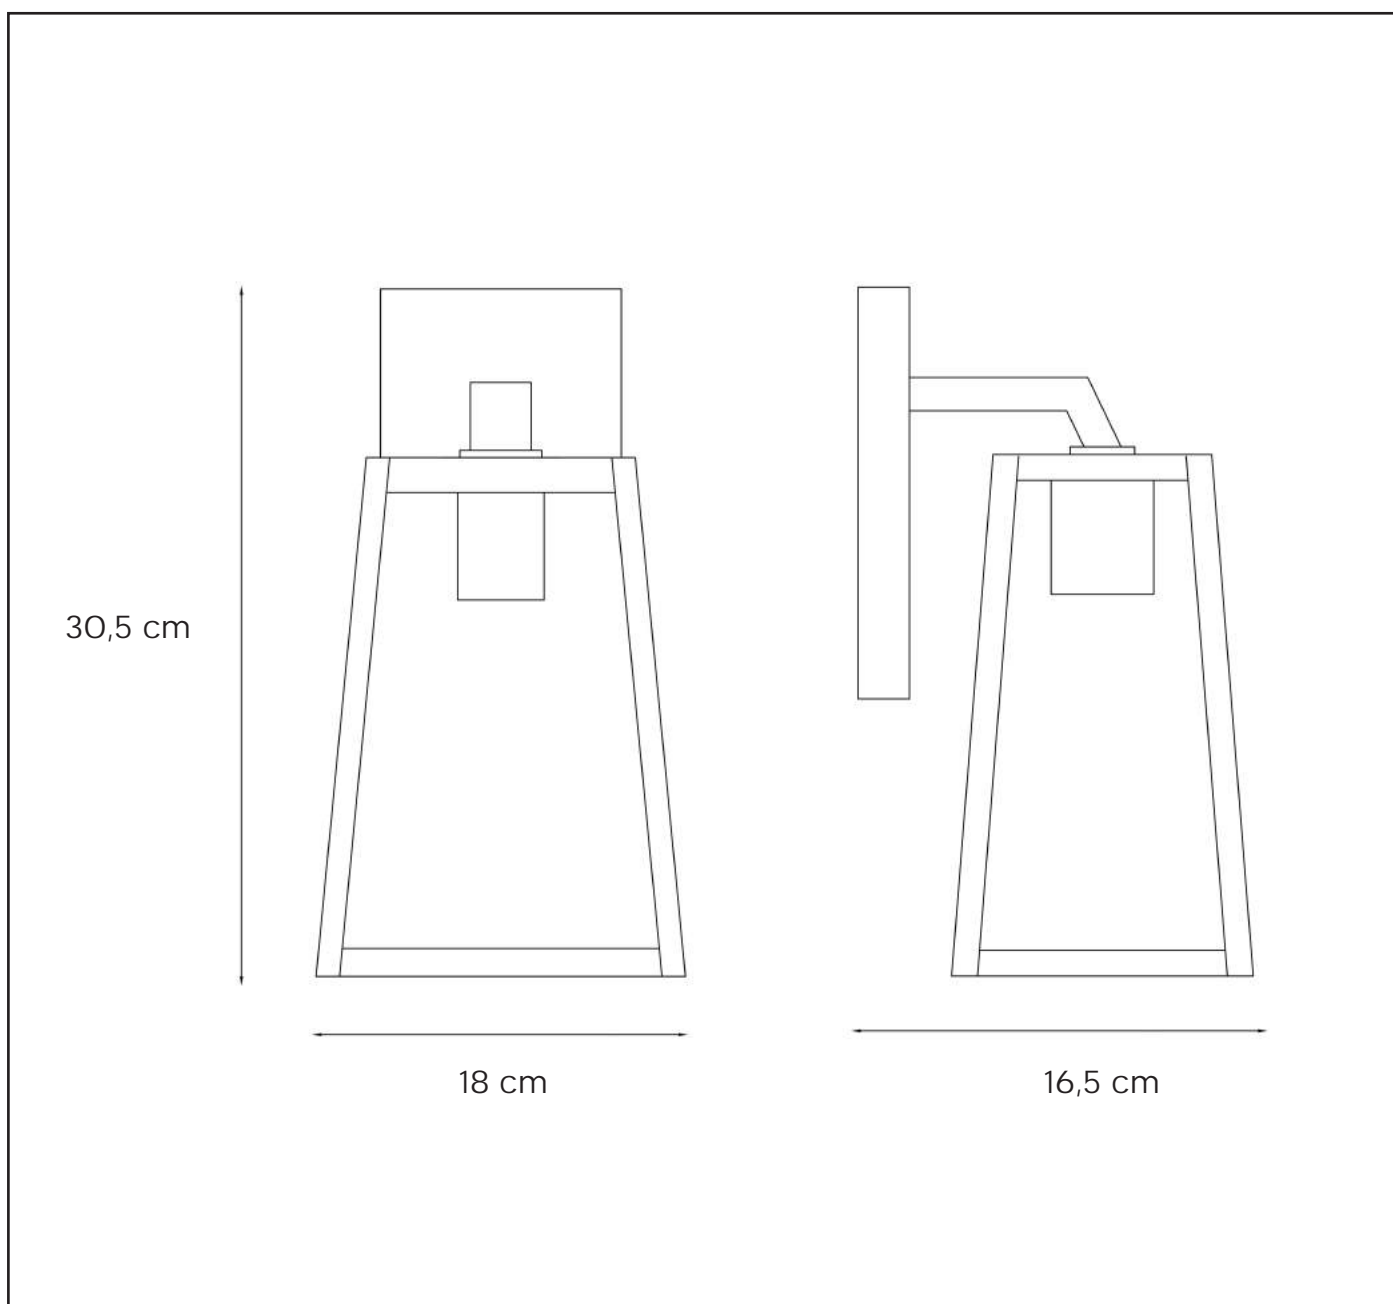

Dimensions LxWxH : 16,5 cm x 18 cm x 30,5 cm
Height minimum : 30,5 cm
Height maximum : 30,5 cm
Dimensions shade LxWxH : -
Main material : Metal
Ceiling rose material : -
Color : Matt black
Style : Landelijk
Shape : Trapezoid
Weight : 1.7kg
Warranty : 2 years

Product specifications

Dimmable : No
Light direction : Downlight
Adjustable in height : No
Directional : Not Directional
Cable : No
Cable length : -
Sensor : Without Sensor
Control : Light Switch Control
IP-Class : 23
Electric class : 1
Light source including ? : No
Lamp socket : E27
Light source number : 1
Power requirements : 220-240V~50Hz
Bulb type & maximum wattage : E27/60W

IP44

IP54

IP65

IP67

Explanation of IP numbers for degrees of protection, see safety instruction manual in the box.

For more specifications of this product please visit
www.lucide.com

MATSLOT

Item number : 29829/01/30

EAN code : 5411212290403

For more specifications, dimensions please visit

www.lucide.com

LUCIDE

INSTALLATION DRAWING SPECIFICATIONS