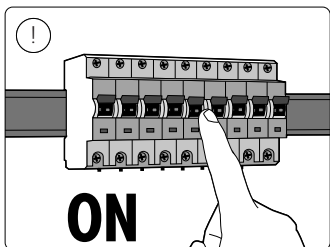

140°

Signify  
I.B.R.S. / C.C.R.I. Numéro 10461  
5600 VB Eindhoven,  
the Netherlands  
☎00800-74454775

© 2021 Signify Holding  
All rights reserved

[www.philips.com/lighting](http://www.philips.com/lighting)