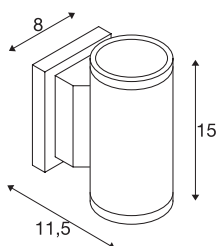

MYRA

outdoor wall light, QPAR51, IP55, up/down, silver-grey, max. 70W

The wall light of the MYRA series is made from painted aluminium and glass, which covers the lamp. Thanks to the position of the two sockets which are fitted, the mounted luminaire produces two equal but opposite cones of light (UP/DOWN). With protection class IP55, it is suitable for outdoor use. The electrical connection of the luminaire, which comes in various colours, is directly to the 230V mains supply. The MYRA series includes other floor stands, display fittings and can therefore be used universally.

TECHNICAL DATA

Item no.	233114
Socket	GU10
Number of sockets	2
Number of different light outlets	2
IP Code	IP 55
Impact resistance class	IK 02
Impact resistance	0.2 Joule
Assembly	Surface
Assembly details	Wall
Primary nominal voltage	220-240V ~50/60Hz
Safety class	I
Wattage	35 W
Color	grey
Light outlet	direct - indirect
Width	8 cm
Height	15 cm
Depth	11.5 cm
Net weight	0.6 kg
Gross weight	0.797 kg
BIG WHITE Page	764