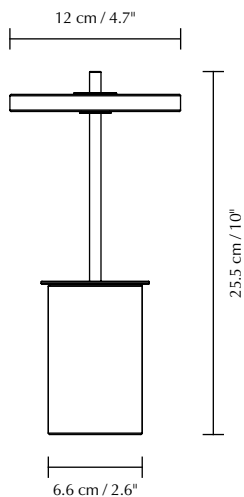

ASTERIA MOVE MINI

Designed by Søren Ravn Christensen

Portable table lamp with built-in lithium-ion battery

DIMENSIONS

Ø: 12 cm / 4.7"
H: 25.5 cm / 10"

MARKINGS, TESTS & CERTIFICATIONS

CE, UKCA (for indoor and outdoor use), IP44

1.6 kg / 3.5 lb

LIGHT SOURCE

LED panel built-in
Light step 1: 2600 K - 124 lumen. CRI: 92. 10 H
Light step 2: 2600 K - 65 lumen. CRI: 92. 18 H
Light step 3: 2600 K - 37 lumen. CRI: 92. 26 H
Light step 4: 2600 K - 7 lumen. CRI: 92. 120 H

PACKAGING DIMENSIONS (L x W x H)

15.9 x 32.7 x 14.5 cm / 6.3 x 12.9 x 5.7"

MEDIA KIT

Photos and press material
Download at umage.presscloud.com

ORDERING INFORMATION

Asteria Move Mini white marble	#2570
Asteria Move Mini black marble	#2571
Asteria Move Mini green marble	#2572
Asteria Move Mini red marble	#2573