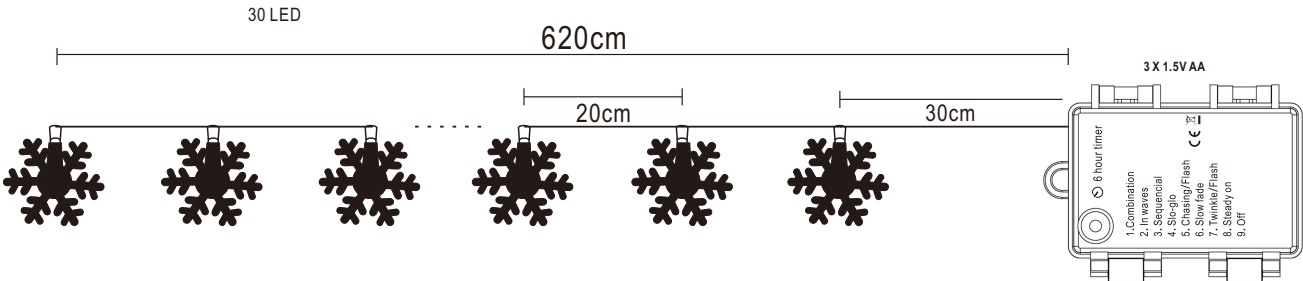

8 functional controller push button that you can select variety function whatever you like . When you press the first time means 6 hours timer counting