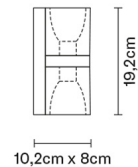

CUBETTO
D28D0100

Pamio Design

Dimensions

Description

Wall lamp with glass diffusers made of crystal, sandblasted inside. Polished chrome-plated metal structure.

Voltage

220-240V

Socket

Available structure colours

- Chrome

Included accessories

Double switch

Not included accessories

Bulb

Weight Lamp

Net: 2.52 kg

Packaging

Gross weight: 2.61 kg
Volume: 0.007 m³
Number of boxes: 1

Specs

IP20

In the same family