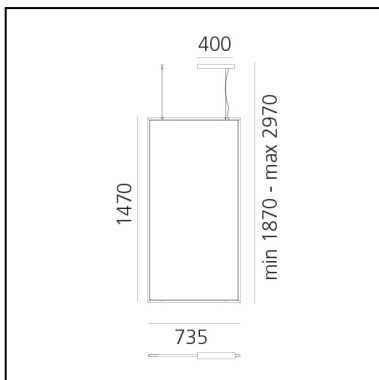

Discovery Space Rectangular - RGBW - Satinized aluminium

Ernesto Gismondi

IP20    Dimmerable: 

LUMINAIRE

- Watt: **54W**
- Voltage: **220-240V**
- Delivered lumens output: **2664lm**
- Efficiency: **100%**
- Efficacy: **49.33lm/W**
- CRI: **80**
- Dimmable Typology: **Dali**

PRODUCT CODE: 2003010A

FEATURES

- Article Code: **2003010A**
- Colour: **Satinized aluminium**
- Installation: **Suspension**
- Material: **Technopolymer, aluminium**
- Series: **Design Collection**
- Environment: **Indoor**
- design by: **Ernesto Gismondi**

DIMENSIONS

- Length: **cm 73.5**
- Width: **cm 1.7**
- Height: **cm 147**
- Max Height from ceiling: **cm 297**

SOURCES INCLUDED

- Category: **Led RGBW**
- Number: **1**
- Watt: **52W**
- Color Tolerance: **MacAdam 3SDCM**
- Service Life: **L90 (6K) 50000h**