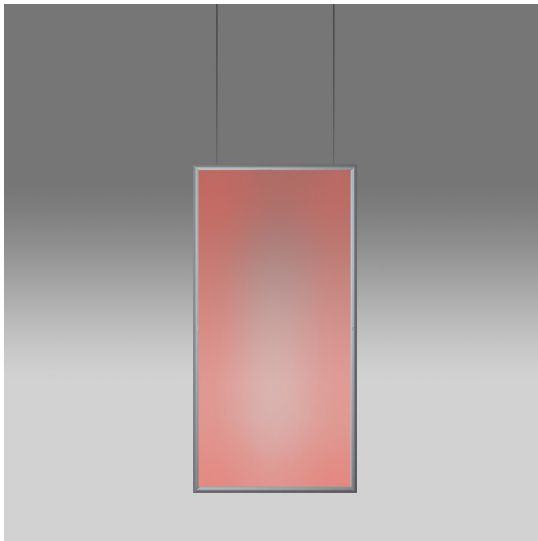

Discovery Space Rectangular - RGBW - Satinized aluminium

Ernesto Gismondi

IP20    Dimmerable: 

LUMINAIRE

- Watt: **54W**
- Voltage: **220-240V**
- Delivered lumens output: **2664lm**
- Efficiency: **100%**
- Efficacy: **49.33lm/W**
- CRI: **80**
- Dimmable Typology: **Dali**

Notes

The APP driver can not be controlled by DALI dimming system and viceversa.

DESCRIPTION

Discovery is an unobtrusive, utterly absent and immaterial element. Its volume is only perceived when switched on, thanks to the light that outlines the central emitting surface. The result is a uniform light, ideal for working environments. The company's great optoelectronic skills, combined with a thorough culture of design and with technological know-how, produces a perfectly all-purpose and surprising solution, which translates innovation into emotional perception.

PRODUCT CODE: 2003010A

FEATURES

- Article Code: **2003010A**
- Colour: **Satinized aluminium**
- Installation: **Suspension**
- Material: **Technopolymer, aluminium**
- Series: **Design Collection**
- Environment: **Indoor**
- design by: **Ernesto Gismondi**

DIMENSIONS

- Length: **cm 73.5**
- Width: **cm 1.7**
- Height: **cm 147**
- Max Height from ceiling: **cm 297**

SOURCES INCLUDED

- Category: **Led RGBW**
- Number: **1**
- Watt: **52W**
- Color Tolerance: **MacAdam 3SDCM**
- Service Life: **L90 (6K) 50000h**