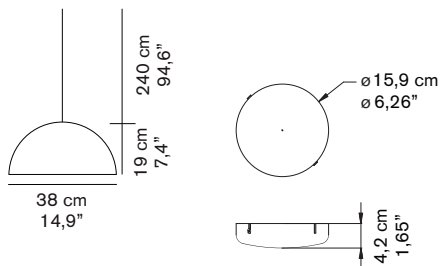

SONORA 437

Vico Magistretti
1976

Suspension lamp giving direct and reflected light. Turned aluminium reflector.

DIMENSIONS

MATERIALS

metal

COLORS

external lacquered black	RAL9005
inner white	RAL9003
external gold	
inner white	RAL9003

PACKAGING

dimensions 44x44x25 cm / 17,3"x17,3"x9,8"
volume 0,0484 m³ / 1,70 ft³
weight 2,5 kg / 5,51 lb

TYPE

indoor - suspension lamp

PHOTOMETRIC CURVE