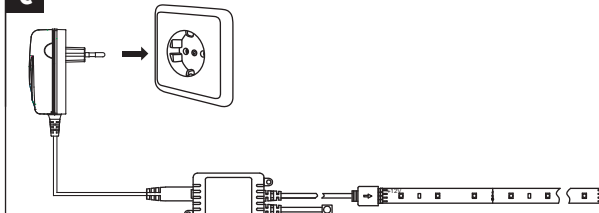

2x

PLIR 04/18

A

706.90: driver 12VA  
789.78: driver 24VA  
789.79\_80: driver 36VA

706.90: 1.5m  
789.78: 5m  
789.79: 7.5m  
789.80: 10m

+12V

100mm

B

C

D

E

F

Brightness +	Brightness -	Shut down the load <b>OFF</b>	Open load <b>ON</b>
Static red <b>R</b>	Static green <b>G</b>	Static blue <b>B</b>	Static white <b>W</b>
Static orange	Static light green	Static deep blue	Three color jump
Static dark yellow	Static cyan	Static brown	Three color gradient
Static yellow	Static light blue	Static purple orchid	Seven color gradient
Static yellow	Static sky blue	Static purple	Seven colour jump to change