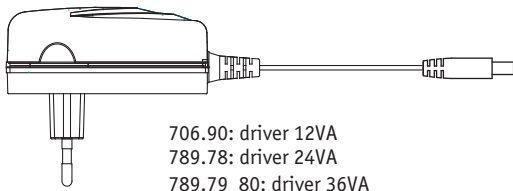

2x

PLIR 04/18

A

706.90: driver 12VA  
789.78: driver 24VA  
789.79\_80: driver 36VA

706.90: 1.5m  
789.78: 5m  
789.79: 7.5m  
789.80: 10m

+12V

100mm

B