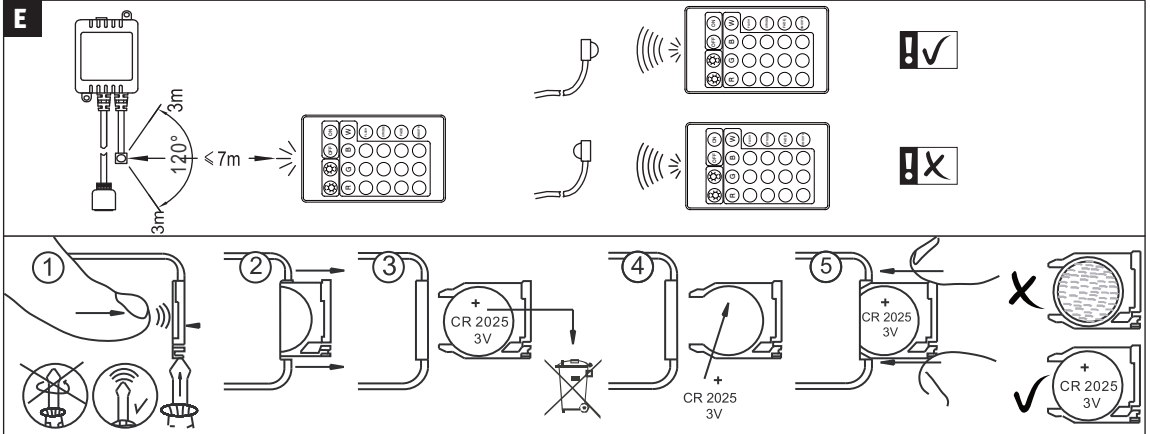

Paulmann

IP20

Info

www.paulmann.com

Paulmann Licht GmbH
Quezinger Feld 2
31832 Springe
Germany

www.paulmann.com

Art.-Nr.: **789.78**
789.79
789.80
706.90

706.90_789.78

1x

1x

1x

1x

789.79_789.80

1x

1x

1x

2x

PLIR 04/18

A

706.90: driver 12VA
789.78: driver 24VA
789.79_80: driver 36VA

706.90: 1.5m
789.78: 5m
789.79: 7.5m
789.80: 10m

+12V

100mm

B

C

D

E

F

Brightness +	Brightness -	Shut down the load OFF	Open load ON
Static red R	Static green G	Static blue B	Static white W
Static orange	Static light green	Static deep blue	Three color jump
Static dark yellow	Static cyan	Static brown	Three color gradient
Static yellow	Static light blue	Static purple orchid	Seven color gradient
Static yellow	Static sky blue	Static purple	Seven colour jump to change