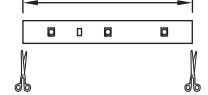

2x

PLIR 04/18

A

706.90: driver 12VA  
789.78: driver 24VA  
789.79\_80: driver 36VA

706.90: 1.5m  
789.78: 5m  
789.79: 7.5m  
789.80: 10m

+12V

100mm

B

C

D

E

F

Brightness +	Brightness -	Shut down the load <b>OFF</b>	Open load <b>ON</b>
Static red <b>R</b>	Static green <b>G</b>	Static blue <b>B</b>	Static white <b>W</b>
Static orange	Static light green	Static deep blue	Three color jump
Static dark yellow	Static cyan	Static brown	Three color gradient
Static yellow	Static light blue	Static purple orchid	Seven color gradient
Static yellow	Static sky blue	Static purple	Seven colour jump to change