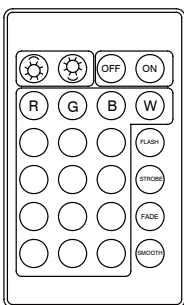

C

D

E

F

Brightness +	Brightness -	Shut down the load <b>OFF</b>	Open load <b>ON</b>
Static red <b>R</b>	Static green <b>G</b>	Static blue <b>B</b>	Static white <b>W</b>
Static orange	Static light green	Static deep blue	Three color jump
Static dark yellow	Static cyan	Static brown	Three color gradient
Static yellow	Static light blue	Static purple orchid	Seven color gradient
Static yellow	Static sky blue	Static purple	Seven colour jump to change