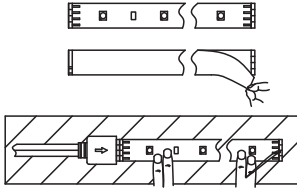

2x

PLIR 04/18

A

706.90: driver 12VA  
789.78: driver 24VA  
789.79\_80: driver 36VA

706.90: 1.5m  
789.78: 5m  
789.79: 7.5m  
789.80: 10m

+12V

100mm

B