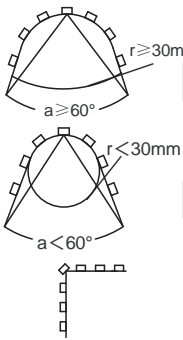

Paulmann

IP20

Info

www.paulmann.com

Paulmann Licht GmbH
Quezinger Feld 2
31832 Springe
Germany

www.paulmann.com

Art.-Nr.: **789.78**
789.79
789.80
706.90

706.90_789.78

1x

1x

1x

1x

789.79_789.80

1x

1x

1x

2x

PLIR 04/18

A

706.90: driver 12VA
789.78: driver 24VA
789.79_80: driver 36VA

706.90: 1.5m
789.78: 5m
789.79: 7.5m
789.80: 10m

+12V

100mm

B

C

D

E

F

Brightness +	Brightness -	Shut down the load OFF	Open load ON
Static red R	Static green G	Static blue B	Static white W
Static orange	Static light green	Static deep blue	Three color jump
Static dark yellow	Static cyan	Static brown	Three color gradient
Static yellow	Static light blue	Static purple orchid	Seven color gradient
Static yellow	Static sky blue	Static purple	Seven colour jump to change