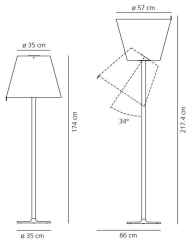

Melampo Mega - Bronze Ecrù

Adrien Gardère

IP20     Dimmerable: 

LUMINAIRE

- Watt: **300W**
- Voltage: **220V-240V**
- Delivered lumens output: **3562lm**
- CCT: **2900K**
- Efficiency: **62%**
- Efficacy: **11.87lm/W**
- CRI: **100**

Notes

With dimmer. Adjustable diffuser into three different positions.

DESCRIPTION

Base in painted zamak; painted aluminium stem; diffuser in silk satin fabric on a plastic frame.

PRODUCT CODE: 0577020A

FEATURES

DIMENSIONS

- Height: **cm 174**
- Diameter: **cm 57**
- Base Diameter: **cm 35**
- Max Extension Height: **cm 217**
- Inclination: **cm 34**
- Impact Resistance: **N/D**
- Glow Wire Test: **650°**

NOT INCLUDED SOURCES