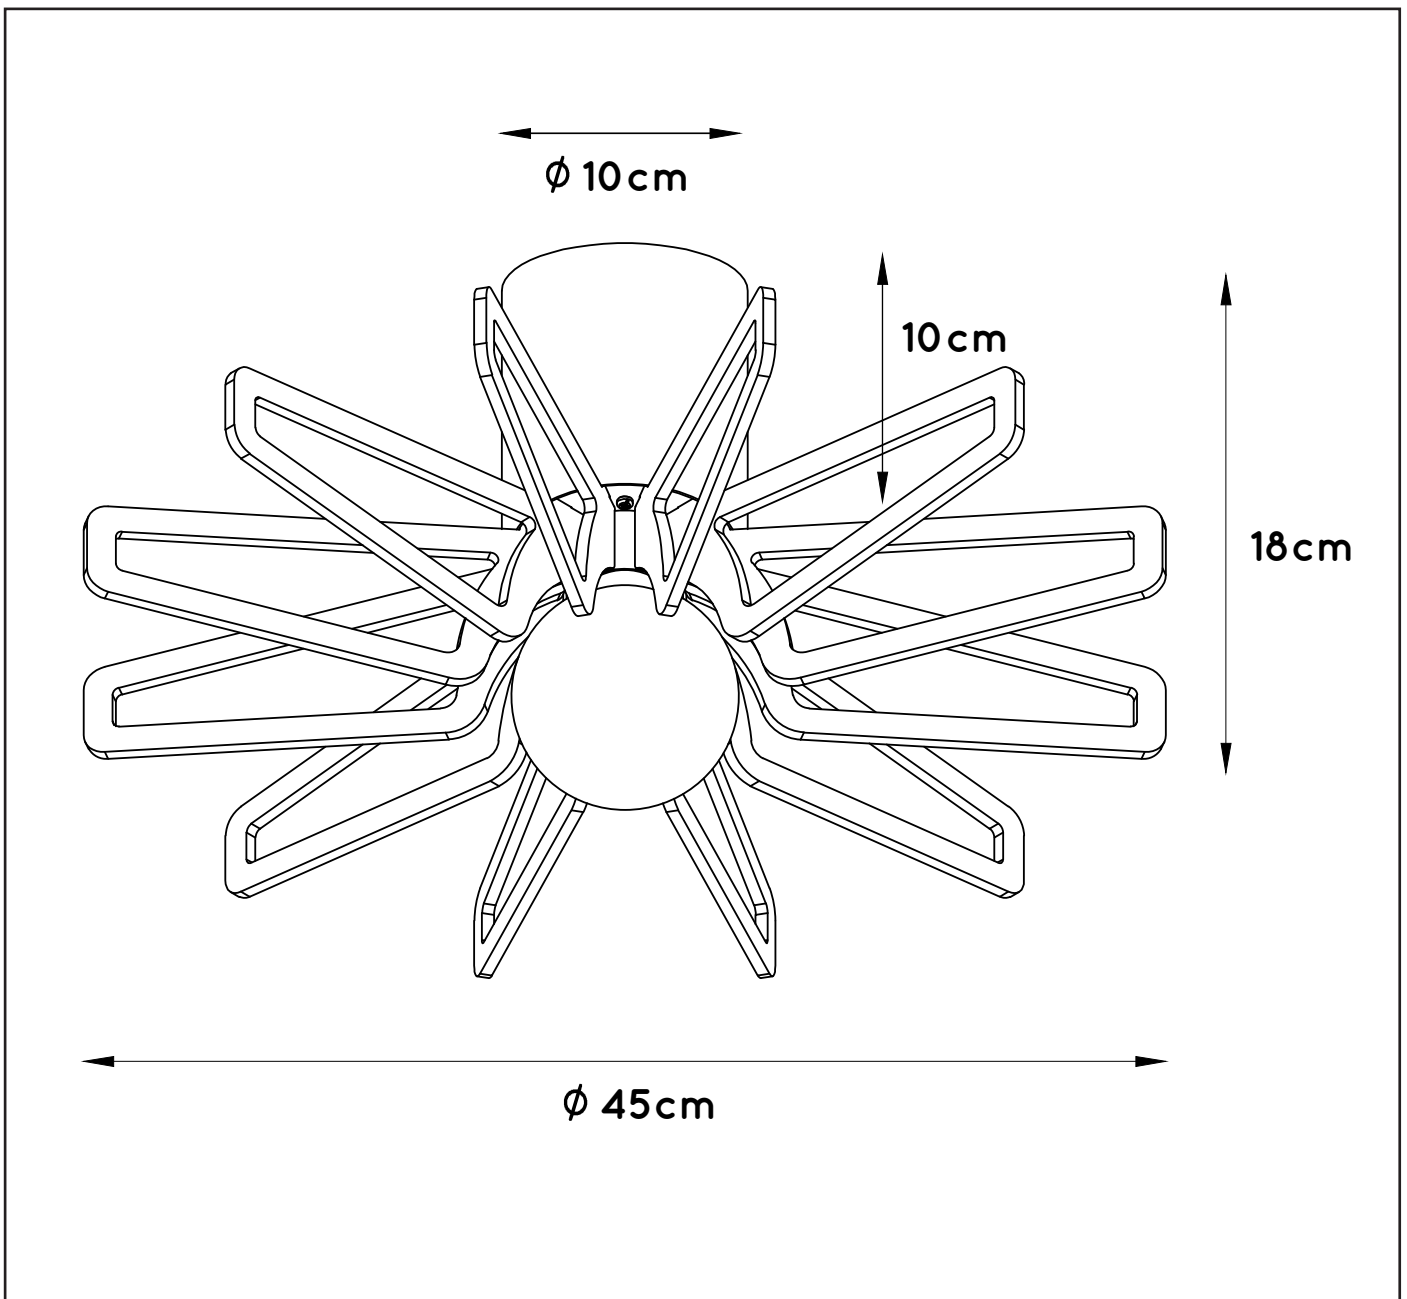

RECOMMENDED LUCIDE LIGHT SOURCE

49032/05/62
 Light source dimmable : Yes
 Light source incl. : No

General

Dimensions LxWxH : 45 cm x 45 cm x 18 cm
Height minimum : -
Height maximum : 18 cm
Dimensions shade LxWxH : -
Main material : Metal,MDF
Ceiling rose material : Metal
Color :Black+dark wood/White+light wood
Style : Modern
Weight : 1,1 kg
Warranty : 2 years

Product specifications

Dimmable : No
Light direction : Around (Diffuse)
Adjustable in height : No
Directional : Not Directional
Cable : Yes, Cable On Product
Cable length : -
Sensor : Without Sensor
Control : Light Switch Control
IP-Class : 20
Electric class : 1
Light source including: No
Lamp socket : E27
Light source number : 1
Power requirements : 220-240V~50Hz
Bulb type & maximum wattage : E27- max.15W

For more specifications of this product please visit
www.lucide.com

ZIDANE

item number : 77184/45/30

EAN code : 5411212771001

item number : 77184/45/31

EAN code : 5411212771018

LUCIDE

INSTALLATION DRAWING SPECIFICATIONS