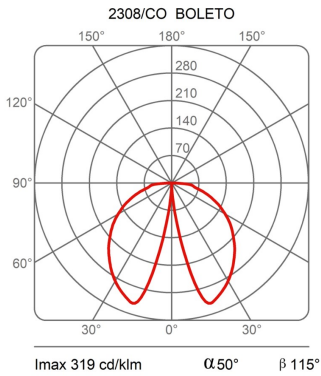

Market: This item is available in the following countries:
EUROPE

Dimensions

Width:	-
Height:	50 cm
Length:	-
Depth:	-
Diameter:	14 cm

Hole Diameter:	-
Hole Depth:	-
Net weight:	3,4 Kg

Light Source

Watt:	5W
Lumen:	670 lm
Light Source:	led
CRI:	>90
duration:	50000
CCT:	2700K
Energy degree:	A++

Device Specifications

Type of emission:	direct	Power cable length:	-	Driver:	included
Power:	5W	Steel cable length:	-	Power supply assembly:	external
Light output:	149lm	Glow Wire Test:	-	Power supply:	electronic power supply
Beam angle:	-	Impact Resistance:	-	Type of dimming:	-
				Voltage:	24V

Accessories

Alimentatore 30W

Alimentatore 150W

Scatola con
alimentatore 30W

Scatola con
alimentatore 150W

technical drawing

Dimensions

Width: -
 Height: 50 cm
 Length: -
 Depth: -
 Diameter: 14 cm

Hole Diameter: -
 Hole Depth: -
 Net weight: 3,4 Kg

photometrics data

5W 2700K LED

h (m)	Ø	Em (lux)
h1	1.5/3.3	9
h2	3.0/6.6	2
h3	4.5/9.8	1
h4	6.1/13.1	1
h5	7.6/16.4	0

5W 2700K LED

h (m)	Ø	Em (lux)
h1	1.5/3.3	9
h2	3.0/6.6	2
h3	4.5/9.8	1
h4	6.1/13.1	1
h5	7.6/16.4	0