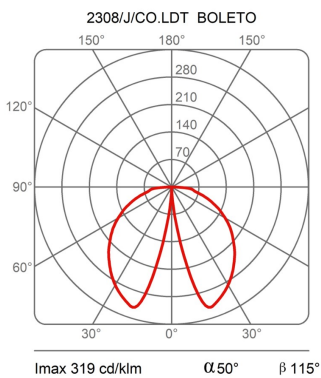

Market: This item is available in the following countries:
EUROPE

Dimensions

Width:	-
Height:	50 cm
Length:	-
Depth:	-
Diameter:	14 cm

Hole Diameter:	-
Hole Depth:	-
Net weight:	3,4 Kg

Light Source

Watt:	5W
Lumen:	670 lm
Light Source:	led
CRI:	>90
duration:	50000
CCT:	2700K
Energy degree:	A++

Device Specifications

Type of emission:	direct	Power cable length:	-	Driver:	included
Power:	5W	Steel cable length:	-	Power supply assembly:	external
Light output:	149lm	Glow Wire Test:	-	Power supply:	electronic power supply
Beam angle:	-	Impact Resistance:	-	Type of dimming:	-
				Voltage:	24V

Accessories

Alimentatore 30W

Alimentatore 150W

Scatola con
alimentatore 30W

Scatola con
alimentatore 150W

technical drawing

Dimensions

Width: -
 Height: 50 cm
 Length: -
 Depth: -
 Diameter: 14 cm

Hole Diameter: -
 Hole Depth: -
 Net weight: 3,4 Kg

photometrics data

5W 2700K LED

h (m)	Ø	Em (lux)
h1	1.5/3.3	9
h2	3.0/6.6	2
h3	4.5/9.8	1
h4	6.1/13.1	1
h5	7.6/16.4	0

5W 2700K LED

h (m)	Ø	Em (lux)
h1	1.5/3.3	9
h2	3.0/6.6	2
h3	4.5/9.8	1
h4	6.1/13.1	1
h5	7.6/16.4	0