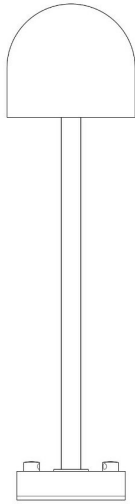

2308/CO boleto

design emiliana martinelli, 2019

Outdoor lamp with indirect light in aluminum. LED light source. To be fixed to the ground, remote power supply.

2308/CO boleto

family:	boleto	Body Color:	
Designers:	Emiliana Martinelli	Diffuser Color:	
Utilization:	external	Body Materials:	aluminium
Typology:	floor lamps	Diffuser Materials:	opal polycarbonate

Market: This item is available in the following countries:
EUROPE

Dimensions

Width:	-
Height:	50 cm
Length:	-
Depth:	-
Diameter:	14 cm

Hole Diameter:	-
Hole Depth:	-
Net weight:	3,4 Kg

Light Source

Watt:	5W
Lumen:	670 lm
Light Source:	led
CRI:	>90
duration:	50000
CCT:	2700K
Energy degree:	A++

Accessories

Alimentatore 30W

Alimentatore 150W

Scatola con
alimentatore 30W

Scatola con
alimentatore 150W

technical drawing

Dimensions

Width: -
 Height: 50 cm
 Length: -
 Depth: -
 Diameter: 14 cm

Hole Diameter: -
 Hole Depth: -
 Net weight: 3,4 Kg

photometrics data

5W 2700K LED

h (m)	Ø	Em (lux)
h1	1.5/3.3	9
h2	3.0/6.6	2
h3	4.5/9.8	1
h4	6.1/13.1	1
h5	7.6/16.4	0

5W 2700K LED

h (m)	Ø	Em (lux)
h1	1.5/3.3	9
h2	3.0/6.6	2
h3	4.5/9.8	1
h4	6.1/13.1	1
h5	7.6/16.4	0