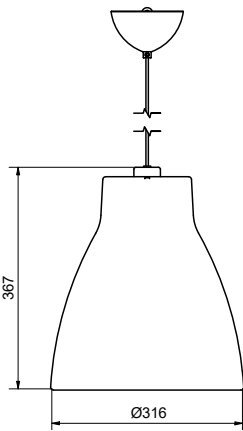

GONG

A classic lamp shade which we have refined and simplified. Stripped clean but still surprises with its sub-played accent color.

Design: Carl & Carl

086202
Sand/Black
Structure

086215
Concrete/
Black
Structure

198068
White
structure/
Gold

198086
Black
structure/
Gold

Item no.	1038
Category	Pendant
Material	Metal
Cord length	2,9 m textile cable
Mounting	Ceiling hook
Dimmable function	Yes
Voltage	230V
Socket	E27
Wattage max	53W
Classification	
IP Class	IP20
Height mm	335
Ø mm	322
Product weight kg	1,2
Light source included	No
Recommended light source	861410, E27 DIM 9W