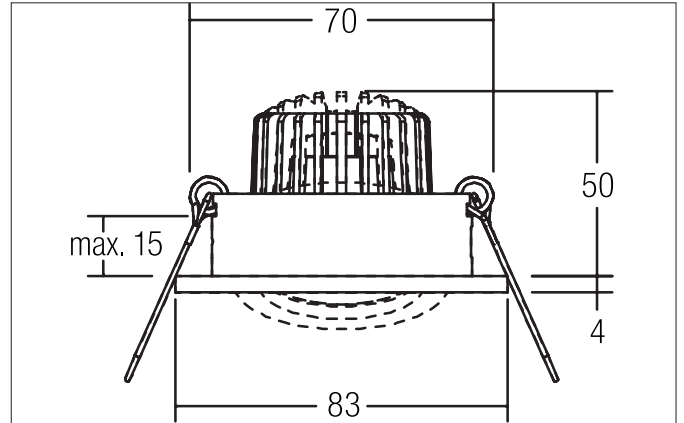

**BERRIE-R LED recessed spot set, on/off switchable**  
 Article no. 38326023

Light.  
 For Generations.

**Tender**  
 LED recessed spot set, on/off switchable, Round. Toolless ceiling installation by installation springs. Ceiling cut-out Ø 70 mm, Installation depth 50 mm, Outer diameter 83 mm, Weight 0,155 kg. Reflector silver with rotationssymmetrical, deep, wide distributed light intensity. optimal light distribution due to a glass transparent cover. Luminous flux 680 lm, Power 1 x 6 W, Light colour warm white, Correlated color temperature (CCT) 3.000 K, Colour rendering index CRI > 80, Housing material: Cast aluminium / Aluminium / Glass, Colour: Chrome, Permissible ambient temperature (ta): -20 °C - +25 °C, Protection class (EN 61140): II, Degree of protection (DIN EN 60529): IP20, .With electronic driver, on/off switchable.

Article data	
Article no.	38326023
GTIN	4251433909590
Series name	BERRIE-R
Short description	LED recessed spot set, on/off switchable
Material	Cast aluminium / Aluminium / Glass
Colour	Chrome
Type of surface	Glossy
Shape	Round
Outer diameter	83 mm
Built-in diameter	70 mm
Installation depth	50 mm
Hight	4 mm
Weight	0.155 kg

**BERRIE-R LED recessed spot set, on/off switchable**

Article no. 38326023

Light.  
For Generations.

Packing data	
Gross weight	0.183 kg
Length of packaging	140 mm
Packaging width	110 mm
Packaging height	120 mm
Disposal at end of life	<p>This product must not be disposed of with household waste. You are obliged, to dispose of such electrical waste separately.</p> <p>By disposing of electrical waste and other old or defective electronics separately, you support recycling or other forms of re-use. In that way you help to take care and to avoid that harmful substances get into the environment.</p>