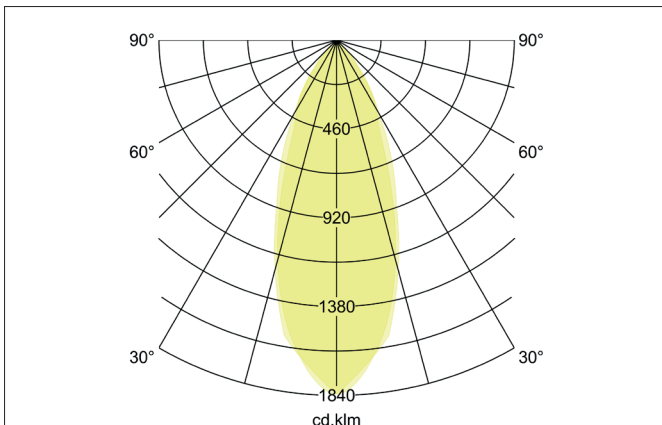

**BERRIE-R LED recessed spot set, on/off switchable**  
 Article no. 38326023

Light.  
 For Generations.

**Tender**  
 LED recessed spot set, on/off switchable, Round. Toolless ceiling installation by installation springs. Ceiling cut-out Ø 70 mm, Installation depth 50 mm, Outer diameter 83 mm, Weight 0,155 kg. Reflector silver with rotationssymmetrical, deep, wide distributed light intensity. optimal light distribution due to a glass transparent cover. Luminous flux 680 lm, Power 1 x 6 W, Light colour warm white, Correlated color temperature (CCT) 3.000 K, Colour rendering index CRI > 80, Housing material: Cast aluminium / Aluminium / Glass, Colour: Chrome, Permissible ambient temperature (ta): -20 °C - +25 °C, Protection class (EN 61140): II, Degree of protection (DIN EN 60529): IP20, .With electronic driver, on/off switchable.

Article data	
Article no.	38326023
GTIN	4251433909590
Series name	BERRIE-R
Short description	LED recessed spot set, on/off switchable
Material	Cast aluminium / Aluminium / Glass
Colour	Chrome
Type of surface	Glossy
Shape	Round
Outer diameter	83 mm
Built-in diameter	70 mm
Installation depth	50 mm
Hight	4 mm
Weight	0.155 kg

**BERRIE-R LED recessed spot set, on/off switchable**

Article no. 38326023

Light.  
For Generations.

Lighting technology	
Colour temperature	3.000 K
Light colour	White
Light output	Direct
Luminous flux	680 lm
System efficiency	113 lm/W
Colour rendering	CRI > 80
Reflector	High-gloss
Reflektorfarbe	silver
Beam angle	38°
Light sharing	Symmetric
Adjustable color temperature	No