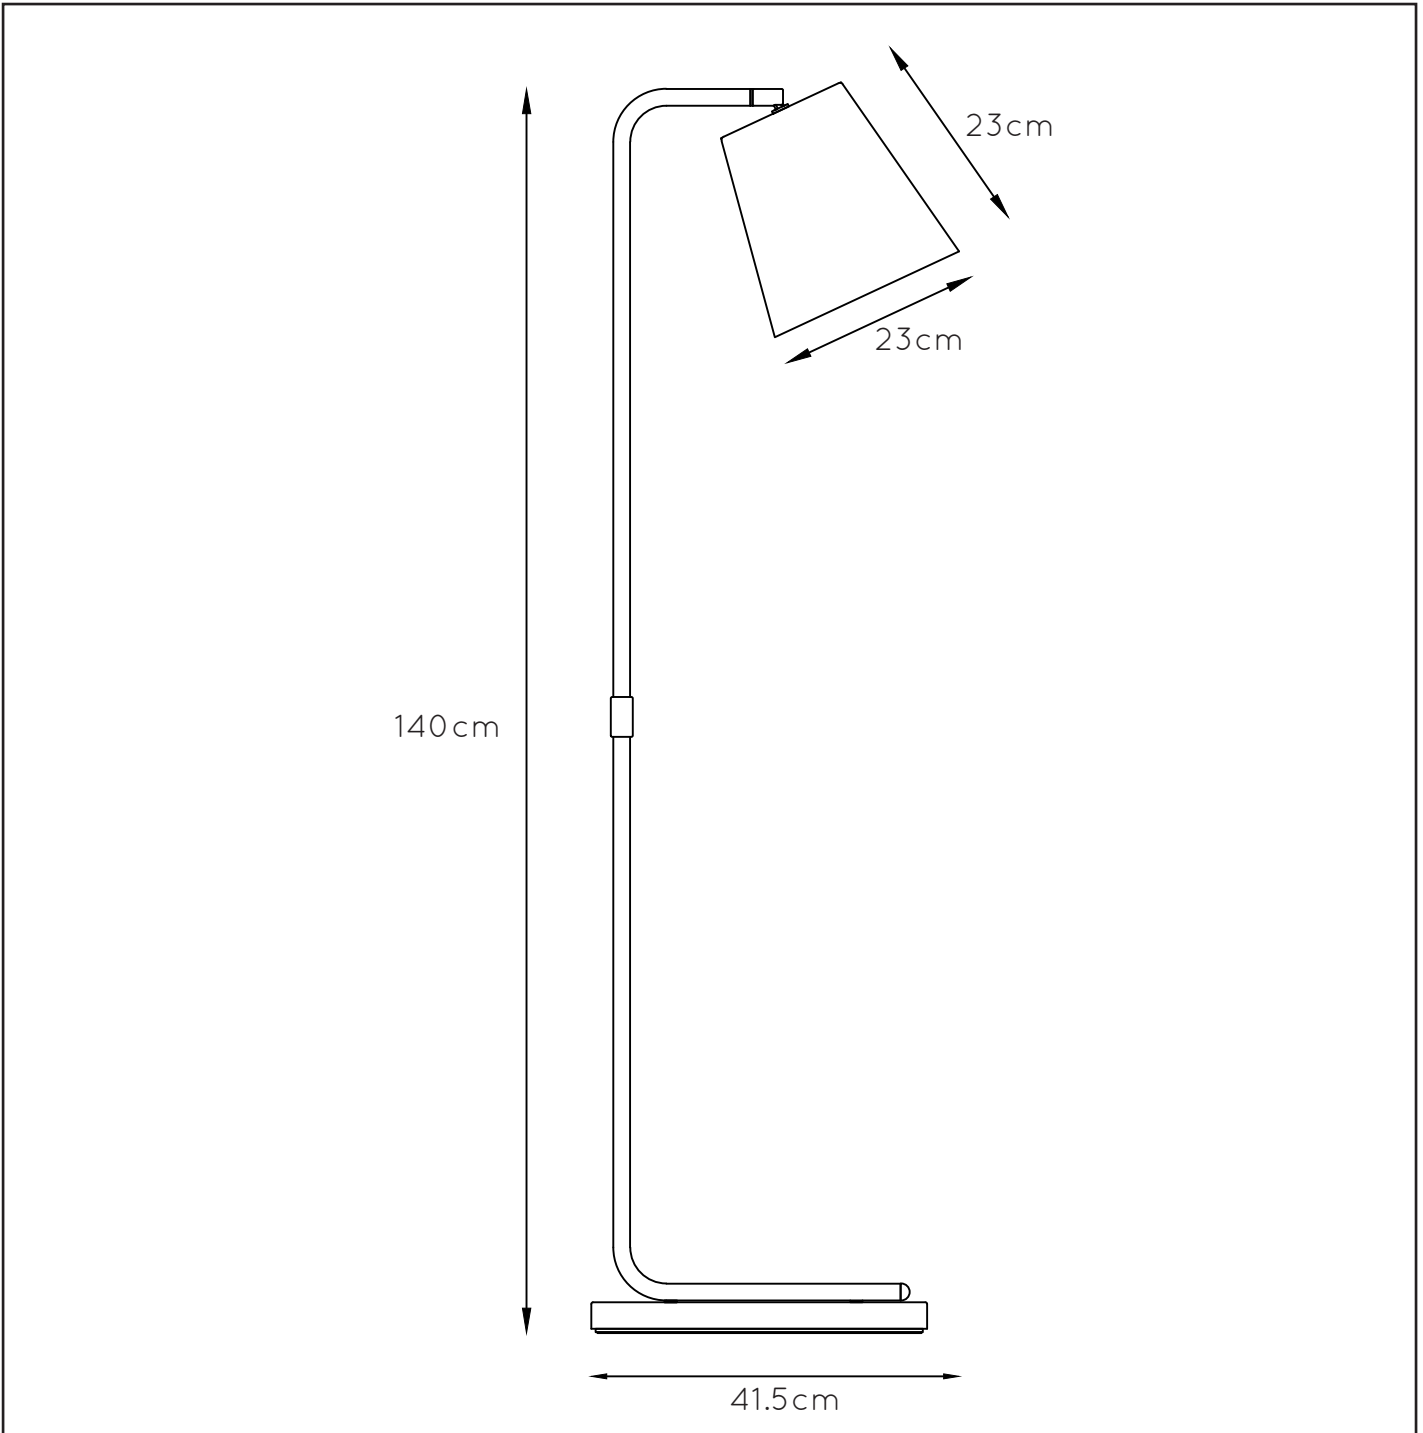

RECOMMENDED LUCIDE LIGHT SOURCE

49020/05/67

Light source dimmable : Yes

Light source incl. : No

General

Dimensions LxWxH : 41.5 cm x 23 cm x 140 cm

Height minimum : -

Height maximum : 140 cm

Dimensions shade LxWxH : 23 cm x 23 cm x 23 cm

Main material : Metal

Ceiling rose material : -

Color : White/wood printed

Style :

Shape :

Weight : 5.64 kg

Warranty : 2 years

Product specifications

Dimmable : No

Light direction : Around (Diffuse)

Adjustable in height : -

Directional : Not Directional

Cable : Yes, Cable On Product

Cable length : 210 cm

Sensor : Without Sensor

Bulb type & maximum wattage : E27- max.60W

For more specifications of this product please visit

www.lucide.com

CONA

Item number : 71745/01/31
EAN code : 5411212712448

For more specifications, dimensions please visit