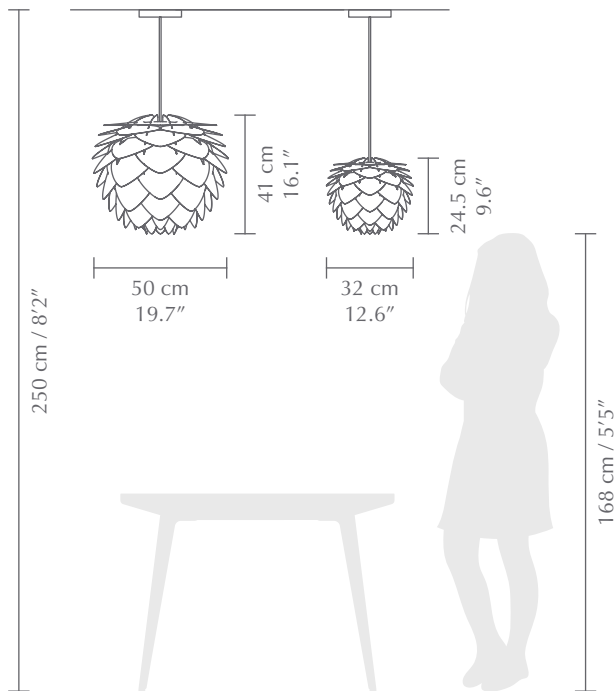

Find more info on our website umage.com

Pendant, floor and table lampshade
Comes with E26 / E27

Flip 180°

Durable

DIMENSIONS

Mini: Ø: 32 cm / 12.6" H: 24.5 cm / 9.6"
Medium: Ø: 50 cm / 19.7" H: 41 cm / 16.1"

MATERIAL

Polypropylene and Polycarbonate

WEIGHT INCL. PACKAGING

Mini: 620 g / 1.4 lb
Medium: 1.2 kg / 2.6 lb

LIGHT SOURCE

E26 / E27 - max 15W LED (not included)

PACKAGING DIMENSIONS (L x W x H)

Mini: 28.3 x 40.8 x 1.8 cm / 11.1 x 16.1 x 0.7"
Medium: 28.4 x 41.2 x 3 cm / 11.2 x 16.2 x 1.2"