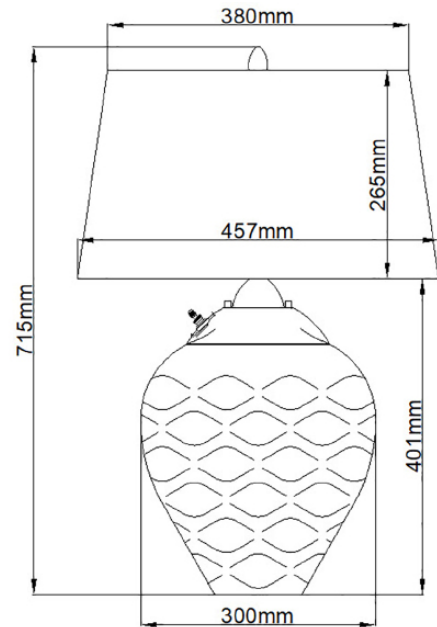

MODEL: Table Lamp

Samara's textured blown glass, classic polished nickel metal-work and beautiful hand-made fabric shades combine to form an arresting and gorgeous table-lamp. Combined with a 4-way switch, this design features independent light sources for the shade and the glass. (GU10 supplied)

1. Stock Code	QN-SAMARA-TL-SMK	17. Minimum Drop (mm)	
2. Product Type	Table Lamp	18. Maximum Drop (mm)	
3. Category	Interior	19. Chain/extension rods	
4. Family	Samara	20. Ceiling Pan Width/Diameter	
5. Finish	Polished Nickel	21. Net Weight (kg)	5.27kg
6. IP Rating		22. Gross Weight (kg)	5.85kg
7. Class	Class I	23. Back Plate Height (mm)	
8. Voltage	220-240v 50hz	24. Back Plate Width (mm)	
9. Max. Wattage	60W	25. Base Plate Depth (mm)	
10. Lamp Holder Type	E27	26. Build Materials	Steel, Clear Glass, Faux Silk
11. No. of Lamps	1	27. Box Dimensions	48 x 49 x 50cm
12. Lamp Supplied	1 x 7W LED GU10	28. Barcode	5024005380719
13. Lumen Output	No	29. Guarantee	general 2 year guarantee
14. Overall Width-Diameter (mm)	457mm		
15. Overall Height (mm)	715mm		
16. Overall Depth (mm)			