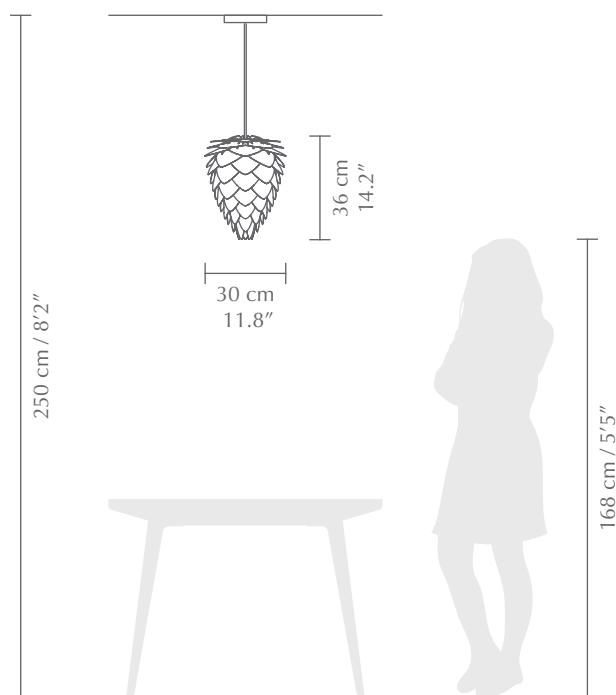

Available in a mini and medium size, the Conia lamp comes in a white, copper and brushed brass version. These could be used either as pendants, floor lamps, or table lamps, making these lamps versatile design pieces. Because the light bulb is not visible from any angle, these stylish lampshades are perfect for any height and any place in a home.

Find more info on our website umage.com

	Pendant, floor and table lampshade Comes with E26 / E27
	Flip 180°
	Durable
	DIMENSIONS Mini: Ø: 30 cm / 11.8" H: 36 cm / 14.2" Medium: Ø: 36 cm / 14.2" H: 49 cm / 19.3"
	MATERIAL Polypropylene and Polycarbonate
	WEIGHT INCL. PACKAGING Mini: 600 g / 2.4 lb Medium: 1.1 kg / 2.4 Lb
	LIGHT SOURCE E26 / E27 - max 15W LED (not included)
	PACKAGING DIMENSIONS (L x W x H) Mini: 28 x 40.8 x 1.5 cm / 11 x 16.1 x 0.6" Medium: 28.6 x 46.1 x 3 cm / 11.3 x 18.1 x 1.2"
	ASSEMBLY TIME 15 min - video guide at umage.com
	MEDIA KIT Photos, 3D models, 2D drawings Download at umagepress.com
	ORDERING INFORMATION Conia mini white #2019 Conia mini copper #2033 Conia mini brushed brass #2096 Conia medium white #2017 Conia medium copper #2032 Conia medium brushed brass #2095

COLOUR VARIATIONS

RECOMMENDED ACCESSORIES

- Cord set
- Canopy
- Swag kit
- Tripod floor
- Tripod table
- Tripod base
- Cannonball
- Cannonball cluster 2
- Cannonball cluster 3
- Champagne floor
- Champagne table
- Willow single
- Willow double
- Rosette
- Idea 6W 60 mm / 2.3" LED bulb
- Idea 6W 80 mm / 3.1" LED bulb
- Idea 2W 45 mm / 1.8" LED bulb
- Idea 7W 60 mm / 2.3" LED bulb
- Idea 7W 80 mm / 3.1" LED bulb
- Idea 13W 70 mm / 2.8" LED bulb