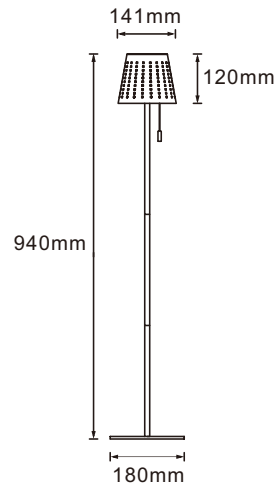

## 10019531

2,1W LED / 2,1W Total  
incl. LED Board: L9002838  
5Vdc constant voltage / 0.42A