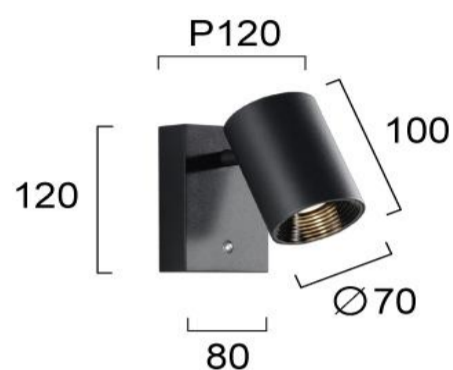

Product Datasheet

Code	4335200
Description	Wall Light Black Melina
Family	MELINA
Type	WALL LIGHTS
Type of Lamp	LED module
Watt	8W
Volt	220-240V AC
Hertz	50-60 Hz
Class	Class II
IP	IP20
Environment	Indoor
Color	BLACK
Material	ELECTROSTATIC PAINTED STEEL/ALUMINIUM
Length	L:80
Height	H:120
Width	P:120
Kelvin	3000K
Lumen	560 Lm
Beam Angle	CRI 82
Dimmable	Dimmable with Touch Switch