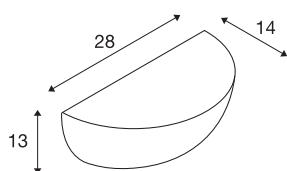

PLASTRA 101

wall light, C35, half-round, white plaster, max. 40 W

The PLASTRA 101 plaster light is a highly individual wall light with a pure, clear form. Prepared to take E14 incandescent or energy saving lamps, it comes ready for direct connection to 230V mains supply. The sandpaper included as part of the delivery is used to clean the surfaces. After priming, the luminaire can be painted with wall paint as desired.

TECHNICAL DATA

Item no.	148013
Socket	E14
Lamp	C35
Number of sockets	1
Lamps included	No
IP Code	IP 20
Assembly	Surface
Assembly details	Wall
Primary nominal voltage	220-240V ~50/60Hz
Safety class	I
Wattage	40 W
Color	white
Light outlet	indirect
Width	28 cm
Height	13 cm
Depth	14 cm
Net weight	1.605 kg
Gross weight	2.115 kg
BIG WHITE Page	361